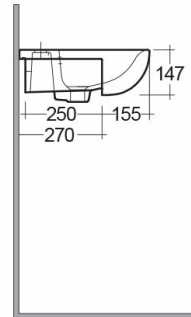

RAK-TONIQUE
Wash basin | Semi Recessed

RAK
 CERAMICS

Technical specifications

Dimensions:	520 x 425 mm
Weight:	13 Kg
Color:	Alpine White
Shape of basin:	Rectangle
Overflow hole:	yes
Suites:	

Code	Name
TQ0901AWHA	TONIQUE WASH BASIN SEMI-RECESSED 52CM

Dimensions: All dimensions in mm tolerance $\pm 5\%$ for below 200mm and $\pm 3\%$ for above 200mm.
 Note: Due to a continuing development programme to improve design and performance, the manufacturer reserves all rights to vary specifications without prior information.
 Please note accessories are for photographic use only.