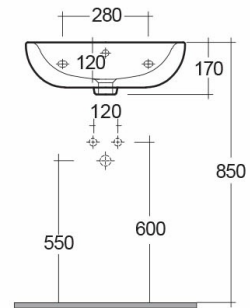

RAK-TONIQUE
Wash basin | Semi Recessed

RAK
 CERAMICS

Technical specifications

Dimensions:	520 x 425 mm
Weight:	13 Kg
Color:	Alpine White
Shape of basin:	Rectangle
Overflow hole:	yes
Suites:	

Code	Name
TQ0901AWHA	TONIQUE WASH BASIN SEMI-RECESSED 52CM

Dimensions: All dimensions in mm tolerance $\pm 5\%$ for below 200mm and $\pm 3\%$ for above 200mm.
 Note: Due to a continuing development programme to improve design and performance, the manufacturer reserves all rights to vary specifications without prior information.
 Please note accessories are for photographic use only.