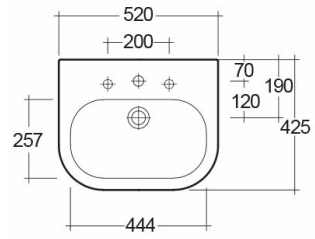

RAK-TONIQUE
Wash basin | Semi Recessed

RAK
 CERAMICS

Technical specifications

Dimensions:	520 x 425 mm
Weight:	13 Kg
Color:	Alpine White
Shape of basin:	Rectangle
Overflow hole:	yes
Suites:	

Code	Name
TQ0901AWHA	TONIQUE WASH BASIN SEMI-RECESSED 52CM

Dimensions: All dimensions in mm tolerance $\pm 5\%$ for below 200mm and $\pm 3\%$ for above 200mm.
 Note: Due to a continuing development programme to improve design and performance, the manufacturer reserves all rights to vary specifications without prior information.
 Please note accessories are for photographic use only.