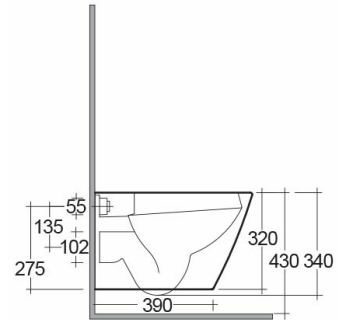

RAK-RESORT-W/HIDDEN FIXATIONS

Wall Hung | Water Closet

RAK
CERAMICS

Technical specifications

Dimensions:	520 x 360 mm
Weight:	23 Kg
Color:	Alpine White
Trap type:	P Trap
Trapway type:	Concealed
Seat cover options:	Urea
Bowl shape:	Round
Soft close:	yes
Quick remove seat cover:	yes
Dual flush:	yes
Suites:	

Code	Name
RST23AWHA	RESORT WATER CLOSET RIMLESS WALL HUNG W/HIDDEN FIXATION 52CM

Dimensions: All dimensions in mm tolerance $\pm 5\%$ for below 200mm and $\pm 3\%$ for above 200mm.

Note: Due to a continuing development programme to improve design and performance, the manufacturer reserves all rights to vary specifications without prior information.