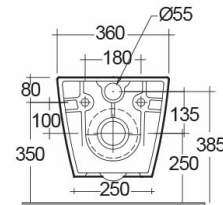

RAK-RESORT-W/HIDDEN FIXATIONS

Wall Hung | Water Closet

RAK
CERAMICS

Technical specifications

Dimensions:	520 x 360 mm
Weight:	23 Kg
Color:	Alpine White
Trap type:	P Trap
Trapway type:	Concealed
Seat cover options:	Urea
Bowl shape:	Round
Soft close:	yes
Quick remove seat cover:	yes
Dual flush:	yes
Suites:	

Code	Name
RST23AWHA	RESORT WATER CLOSET RIMLESS WALL HUNG W/HIDDEN FIXATION 52CM

Dimensions: All dimensions in mm tolerance $\pm 5\%$ for below 200mm and $\pm 3\%$ for above 200mm.

Note: Due to a continuing development programme to improve design and performance, the manufacturer reserves all rights to vary specifications without prior information.