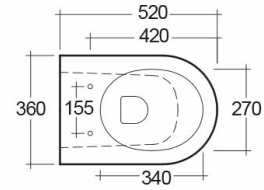

RAK-RESORT-W/HIDDEN FIXATIONS

Wall Hung | Water Closet

RAK
CERAMICS

Technical specifications

Dimensions:	520 x 360 mm
Weight:	23 Kg
Color:	Alpine White
Trap type:	P Trap
Trapway type:	Concealed
Seat cover options:	Urea
Bowl shape:	Round
Soft close:	yes
Quick remove seat cover:	yes
Dual flush:	yes
Suites:	

Code	Name
RST23AWHA	RESORT WATER CLOSET RIMLESS WALL HUNG W/HIDDEN FIXATION 52CM

Dimensions: All dimensions in mm tolerance $\pm 5\%$ for below 200mm and $\pm 3\%$ for above 200mm.

Note: Due to a continuing development programme to improve design and performance, the manufacturer reserves all rights to vary specifications without prior information.