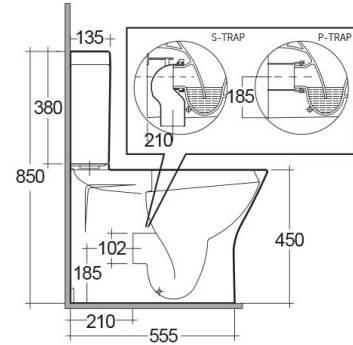

RAK-RESORT-COMFORT HEIGHT 45CM

Close Coupled | Water Closet

BUY NOW

RAK
CERAMICS

Technical specifications

Dimensions:	665 x 360 mm
Weight:	44 Kg
Color:	Alpine White
Trap type:	P Trap & S Trap
Trapway type:	Concealed
Seat cover options:	Urea
Bowl shape:	Oval
Soft close:	yes
Quick remove seat cover:	yes
Dual flush:	yes
Suites:	

Code	Name
RST16AWHA	RESORT WATER CLOSET RIMLESS COMFORT HEIGHT 45CM CLOSE COUPLED BACK TO WALL P S TRAP 65CM
RST10AWHA	RESORT WATER CLOSET TANK

Dimensions: All dimensions in mm tolerance $\pm 5\%$ for below 200mm and $\pm 3\%$ for above 200mm.