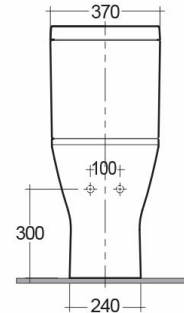

RAK-RESORT-COMFORT HEIGHT 45CM

Close Coupled | Water Closet

BUY NOW

RAK
CERAMICS

Technical specifications

Dimensions:	665 x 360 mm
Weight:	44 Kg
Color:	Alpine White
Trap type:	P Trap & S Trap
Trapway type:	Concealed
Seat cover options:	Urea
Bowl shape:	Oval
Soft close:	yes
Quick remove seat cover:	yes
Dual flush:	yes
Suites:	

Code	Name
RST16AWHA	RESORT WATER CLOSET RIMLESS COMFORT HEIGHT 45CM CLOSE COUPLED BACK TO WALL P S TRAP 65CM
RST10AWHA	RESORT WATER CLOSET TANK

Dimensions: All dimensions in mm tolerance $\pm 5\%$ for below 200mm and $\pm 3\%$ for above 200mm.