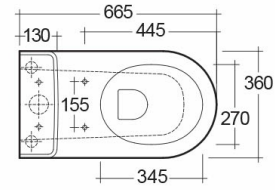

RAK-RESORT-COMFORT HEIGHT 45CM

Close Coupled | Water Closet

BUY NOW

RAK
CERAMICS

Technical specifications

Dimensions:	665 x 360 mm
Weight:	44 Kg
Color:	Alpine White
Trap type:	P Trap & S Trap
Trapway type:	Concealed
Seat cover options:	Urea
Bowl shape:	Oval
Soft close:	yes
Quick remove seat cover:	yes
Dual flush:	yes
Suites:	

Code	Name
RST16AWHA	RESORT WATER CLOSET RIMLESS COMFORT HEIGHT 45CM CLOSE COUPLED BACK TO WALL P S TRAP 65CM
RST10AWHA	RESORT WATER CLOSET TANK

Dimensions: All dimensions in mm tolerance $\pm 5\%$ for below 200mm and $\pm 3\%$ for above 200mm.