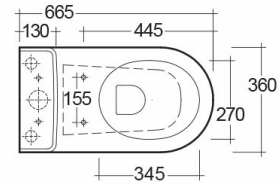

RAK-RESORT-COMFORT HEIGHT 45CM

Close Coupled | Water Closet

BUY NOW

RAK
CERAMICS

Technical specifications

Dimensions:	665 x 360 mm
Weight:	40 Kg
Color:	Alpine White
Trap type:	P Trap
Trapway type:	Concealed
Seat cover options:	Urea
Bowl shape:	Oval
Soft close:	yes
Quick remove seat cover:	yes
Dual flush:	yes
Suites:	

Code	Name
RST11AWHA	RESORT WATER CLOSET RIMLESS COMFORT HEIGHT 45CM CLOSE COUPLED BACK OPEN P-TRAP 65CM
RST10AWHA	RESORT WATER CLOSET TANK

Dimensions: All dimensions in mm tolerance $\pm 5\%$ for below 200mm and $\pm 3\%$ for above 200mm.