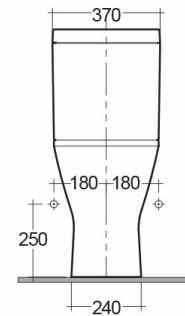

RAK-RESORT-COMFORT HEIGHT 45CM

Close Coupled | Water Closet

BUY NOW

RAK
CERAMICS

Technical specifications

Dimensions:	665 x 360 mm
Weight:	40 Kg
Color:	Alpine White
Trap type:	P Trap
Trapway type:	Concealed
Seat cover options:	Urea
Bowl shape:	Oval
Soft close:	yes
Quick remove seat cover:	yes
Dual flush:	yes
Suites:	

Code	Name
RST11AWHA	RESORT WATER CLOSET RIMLESS COMFORT HEIGHT 45CM CLOSE COUPLED BACK OPEN P-TRAP 65CM
RST10AWHA	RESORT WATER CLOSET TANK

Dimensions: All dimensions in mm tolerance $\pm 5\%$ for below 200mm and $\pm 3\%$ for above 200mm.