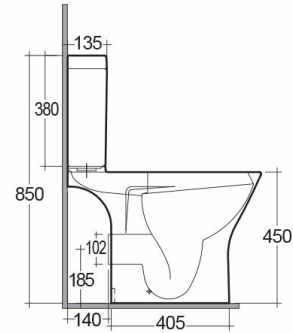

RAK-RESORT-COMFORT HEIGHT 45CM

Close Coupled | Water Closet

BUY NOW

RAK
CERAMICS

Technical specifications

Dimensions:	665 x 360 mm
Weight:	40 Kg
Color:	Alpine White
Trap type:	P Trap
Trapway type:	Concealed
Seat cover options:	Urea
Bowl shape:	Oval
Soft close:	yes
Quick remove seat cover:	yes
Dual flush:	yes
Suites:	

Code	Name
RST11AWHA	RESORT WATER CLOSET RIMLESS COMFORT HEIGHT 45CM CLOSE COUPLED BACK OPEN P-TRAP 65CM
RST10AWHA	RESORT WATER CLOSET TANK

Dimensions: All dimensions in mm tolerance $\pm 5\%$ for below 200mm and $\pm 3\%$ for above 200mm.