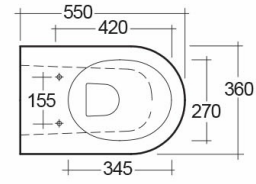

RAK-RESORT-COMFORT HEIGHT 45CM

Back to Wall | Water Closet

RAK
CERAMICS

Technical specifications

Dimensions:	550 x 360 mm
Weight:	30 Kg
Color:	Alpine White
Trap type:	P Trap & S Trap
Trapway type:	Concealed
Seat cover options:	Urea
Bowl shape:	Oval
Soft close:	yes
Quick remove seat cover:	yes
Dual flush:	yes
Suites:	

Code	Name
RST21AWHA	RESORT WATER CLOSET SPECIAL HEIGHT 45CM BACK TO WALL P S-TRAP 55CM

Dimensions: All dimensions in mm tolerance $\pm 5\%$ for below 200mm and $\pm 3\%$ for above 200mm.

Note: Due to a continuing development programme to improve design and performance, the manufacturer reserves all rights to vary specifications without prior information.