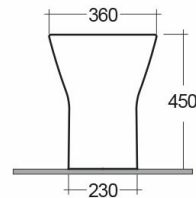

RAK-RESORT-COMFORT HEIGHT 45CM

Back to Wall | Water Closet

RAK
CERAMICS

Technical specifications

Dimensions:	550 x 360 mm
Weight:	30 Kg
Color:	Alpine White
Trap type:	P Trap & S Trap
Trapway type:	Concealed
Seat cover options:	Urea
Bowl shape:	Oval
Soft close:	yes
Quick remove seat cover:	yes
Dual flush:	yes
Suites:	

Code	Name
RST21AWHA	RESORT WATER CLOSET SPECIAL HEIGHT 45CM BACK TO WALL P S-TRAP 55CM

Dimensions: All dimensions in mm tolerance $\pm 5\%$ for below 200mm and $\pm 3\%$ for above 200mm.

Note: Due to a continuing development programme to improve design and performance, the manufacturer reserves all rights to vary specifications without prior information.