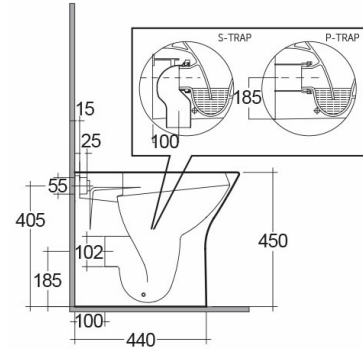

RAK-RESORT-COMFORT HEIGHT 45CM

Back to Wall | Water Closet

RAK
CERAMICS

Technical specifications

Dimensions:	550 x 360 mm
Weight:	30 Kg
Color:	Alpine White
Trap type:	P Trap & S Trap
Trapway type:	Concealed
Seat cover options:	Urea
Bowl shape:	Oval
Soft close:	yes
Quick remove seat cover:	yes
Dual flush:	yes
Suites:	

Code	Name
RST21AWHA	RESORT WATER CLOSET SPECIAL HEIGHT 45CM BACK TO WALL P S-TRAP 55CM

Dimensions: All dimensions in mm tolerance $\pm 5\%$ for below 200mm and $\pm 3\%$ for above 200mm.

Note: Due to a continuing development programme to improve design and performance, the manufacturer reserves all rights to vary specifications without prior information.