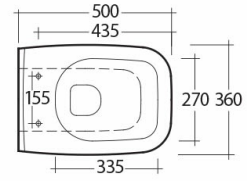

RAK-ORIGIN
Wall Hung | Water Closet

RAK
 CERAMICS

Technical specifications

Dimensions:	500 x 360 mm
Weight:	20 Kg
Color:	Alpine White
Trap type:	P Trap
Trapway type:	Concealed
Seat cover options:	PP
Bowl shape:	Rounded Rectangle
Soft close:	yes
Suites:	

Code	Name
ORG12AWHA	ORIGIN WATER CLOSET WALL HUNG 50CM

Dimensions: All dimensions in mm tolerance $\pm 5\%$ for below 200mm and $\pm 3\%$ for above 200mm.
 Note: Due to a continuing development programme to improve design and performance, the manufacturer reserves all rights to vary specifications without prior information.
 Please note accessories are for photographic use only.