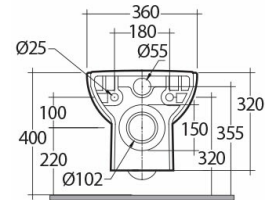

RAK-ORIGIN
Wall Hung | Water Closet

RAK
 CERAMICS

Technical specifications

Dimensions:	500 x 360 mm
Weight:	20 Kg
Color:	Alpine White
Trap type:	P Trap
Trapway type:	Concealed
Seat cover options:	PP
Bowl shape:	Rounded Rectangle
Soft close:	yes
Suites:	

Code	Name
ORG12AWHA	ORIGIN WATER CLOSET WALL HUNG 50CM

Dimensions: All dimensions in mm tolerance $\pm 5\%$ for below 200mm and $\pm 3\%$ for above 200mm.
 Note: Due to a continuing development programme to improve design and performance, the manufacturer reserves all rights to vary specifications without prior information.
 Please note accessories are for photographic use only.