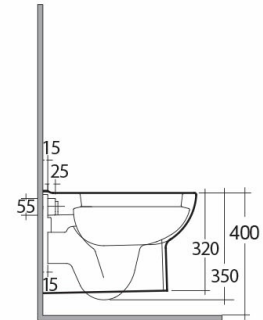

RAK-ORIGIN
Wall Hung | Water Closet

RAK
 CERAMICS

Technical specifications

Dimensions:	500 x 360 mm
Weight:	20 Kg
Color:	Alpine White
Trap type:	P Trap
Trapway type:	Concealed
Seat cover options:	PP
Bowl shape:	Rounded Rectangle
Soft close:	yes
Suites:	

Code	Name
ORG12AWHA	ORIGIN WATER CLOSET WALL HUNG 50CM

Dimensions: All dimensions in mm tolerance $\pm 5\%$ for below 200mm and $\pm 3\%$ for above 200mm.
 Note: Due to a continuing development programme to improve design and performance, the manufacturer reserves all rights to vary specifications without prior information.
 Please note accessories are for photographic use only.