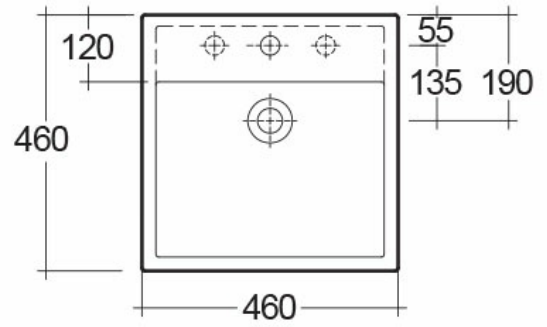

RAK-NOVA

Wash basin | Semi Recessed

 BUY NOW

RAK
CERAMICS

Technical specifications

Dimensions: 460 x 460 mm

Weight: 17 Kg

Color: Alpine White

Shape of basin: Square

Overflow hole: yes

Code	Name
OC123AWHA	NOVA WASH BASIN SEMI RECESSED 46CM

Dimensions: All dimensions in mm tolerance $\pm 5\%$ for below 200mm and $\pm 3\%$ for above 200mm.

Note: Due to a continuing development programme to improve design and performance, the manufacturer reserves all rights to vary specifications without prior information.