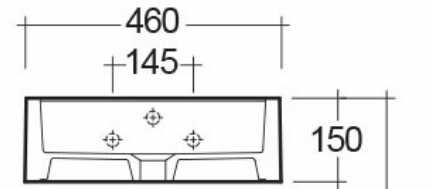

RAK-NOVA

Wash basin | Semi Recessed

 BUY NOW

RAK
CERAMICS

Technical specifications

Dimensions: 460 x 460 mm

Weight: 17 Kg

Color: Alpine White

Shape of basin: Square

Overflow hole: yes

Code	Name
OC123AWHA	NOVA WASH BASIN SEMI RECESSED 46CM

Dimensions: All dimensions in mm tolerance $\pm 5\%$ for below 200mm and $\pm 3\%$ for above 200mm.

Note: Due to a continuing development programme to improve design and performance, the manufacturer reserves all rights to vary specifications without prior information.