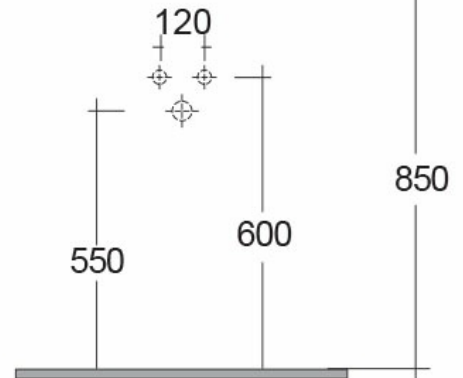

RAK-NOVA

Wash basin | Semi Recessed

 BUY NOW

RAK
CERAMICS

Technical specifications

Dimensions: 460 x 460 mm

Weight: 17 Kg

Color: Alpine White

Shape of basin: Square

Overflow hole: yes

Code	Name
OC123AWHA	NOVA WASH BASIN SEMI RECESSED 46CM

Dimensions: All dimensions in mm tolerance $\pm 5\%$ for below 200mm and $\pm 3\%$ for above 200mm.

Note: Due to a continuing development programme to improve design and performance, the manufacturer reserves all rights to vary specifications without prior information.