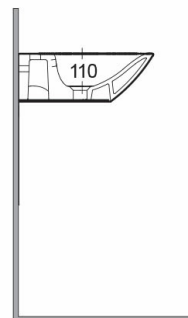

RAK-MORNING
Wash basin | Wall Hung

RAK
 CERAMICS

Technical specifications

Dimensions:	450 x 650 mm
Weight:	15 Kg
Color:	Alpine White
Shape of basin:	Oval
Overflow hole:	yes
Suites:	

Code	Name
MORWB6501AWHA	MORNING WASH BASIN WALL HUNG 65CM

Dimensions: All dimensions in mm tolerance $\pm 5\%$ for below 200mm and $\pm 3\%$ for above 200mm.
 Note: Due to a continuing development programme to improve design and performance, the manufacturer reserves all rights to vary specifications without prior information.
 Please note accessories are for photographic use only.