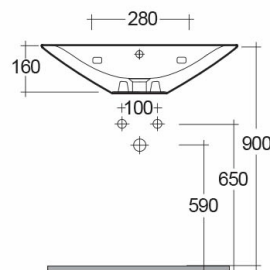

RAK-MORNING
Wash basin | Wall Hung

RAK
 CERAMICS

Technical specifications

Dimensions:	450 x 650 mm
Weight:	15 Kg
Color:	Alpine White
Shape of basin:	Oval
Overflow hole:	yes
Suites:	

Code	Name
MORWB6501AWHA	MORNING WASH BASIN WALL HUNG 65CM

Dimensions: All dimensions in mm tolerance $\pm 5\%$ for below 200mm and $\pm 3\%$ for above 200mm.
 Note: Due to a continuing development programme to improve design and performance, the manufacturer reserves all rights to vary specifications without prior information.
 Please note accessories are for photographic use only.