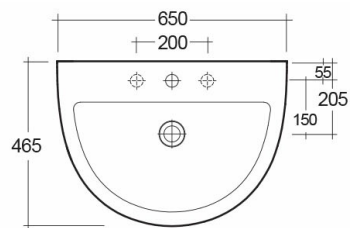

RAK-MORNING
Wash basin | Wall Hung

RAK
 CERAMICS

Technical specifications

Dimensions:	450 x 650 mm
Weight:	15 Kg
Color:	Alpine White
Shape of basin:	Oval
Overflow hole:	yes
Suites:	

Code	Name
MORWB6501AWHA	MORNING WASH BASIN WALL HUNG 65CM

Dimensions: All dimensions in mm tolerance $\pm 5\%$ for below 200mm and $\pm 3\%$ for above 200mm.
 Note: Due to a continuing development programme to improve design and performance, the manufacturer reserves all rights to vary specifications without prior information.
 Please note accessories are for photographic use only.