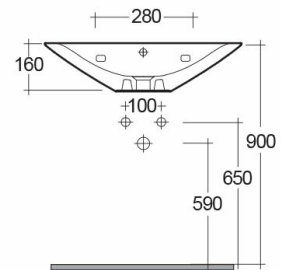

RAK-MORNING

Wash basin | Wall Hung

BUY NOW

RAK
CERAMICS

Technical specifications

Dimensions: 442 x 600 mm

Weight: 14 Kg

Color: Alpine White

Shape of basin: Oval

Overflow hole: yes

Suites:

Code	Name
MORWB6001AWHA	MORNING WASH BASIN WALL HUNG 60CM

Dimensions: All dimensions in mm tolerance $\pm 5\%$ for below 200mm and $\pm 3\%$ for above 200mm.