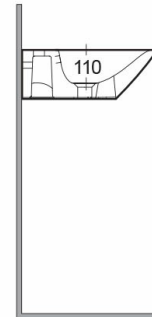

RAK-MORNING

Wash basin | Wall Hung

BUY NOW

RAK
CERAMICS

Technical specifications

Dimensions: 442 x 600 mm

Weight: 14 Kg

Color: Alpine White

Shape of basin: Oval

Overflow hole: yes

Suites:

Code	Name
MORWB6001AWHA	MORNING WASH BASIN WALL HUNG 60CM

Dimensions: All dimensions in mm tolerance $\pm 5\%$ for below 200mm and $\pm 3\%$ for above 200mm.