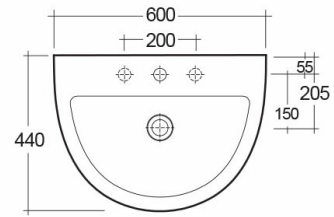

RAK-MORNING

Wash basin | Wall Hung

BUY NOW

RAK
CERAMICS

Technical specifications

Dimensions: 442 x 600 mm

Weight: 14 Kg

Color: Alpine White

Shape of basin: Oval

Overflow hole: yes

Suites:

Code	Name
MORWB6001AWHA	MORNING WASH BASIN WALL HUNG 60CM

Dimensions: All dimensions in mm tolerance $\pm 5\%$ for below 200mm and $\pm 3\%$ for above 200mm.