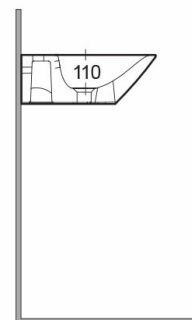

RAK-MORNING

Wash basin | Wall Hung

 BUY NOW

RAK
CERAMICS

Technical specifications

Dimensions: 442 x 550 mm

Weight: 12 Kg

Color: Alpine White

Shape of basin: Oval

Overflow hole: yes

Suites:

Code	Name
MORWB5501AWHA	MORNING WASH BASIN WALL HUNG 55CM

Dimensions: All dimensions in mm tolerance $\pm 5\%$ for below 200mm and $\pm 3\%$ for above 200mm.