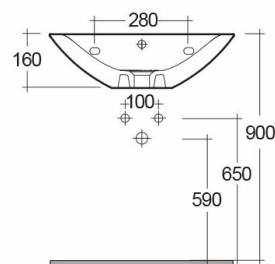

RAK-MORNING

Wash basin | Wall Hung

 BUY NOW

RAK
CERAMICS

Technical specifications

Dimensions: 442 x 550 mm

Weight: 12 Kg

Color: Alpine White

Shape of basin: Oval

Overflow hole: yes

Suites:

Code	Name
MORWB5501AWHA	MORNING WASH BASIN WALL HUNG 55CM

Dimensions: All dimensions in mm tolerance $\pm 5\%$ for below 200mm and $\pm 3\%$ for above 200mm.