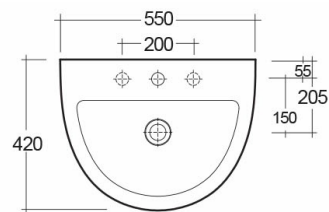

RAK-MORNING

Wash basin | Wall Hung

 BUY NOW

RAK
CERAMICS

Technical specifications

Dimensions: 442 x 550 mm

Weight: 12 Kg

Color: Alpine White

Shape of basin: Oval

Overflow hole: yes

Suites:

Code	Name
MORWB5501AWHA	MORNING WASH BASIN WALL HUNG 55CM

Dimensions: All dimensions in mm tolerance $\pm 5\%$ for below 200mm and $\pm 3\%$ for above 200mm.