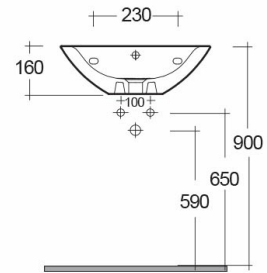

RAK-MORNING
Wash basin | Wall Hung

Technical specifications

Dimensions:	400 x 500 mm
Weight:	11 Kg
Color:	Alpine White
Shape of basin:	Oval
Overflow hole:	yes
Suites:	

Code	Name
MORWB5001AWHA	MORNING WASH BASIN WALL HUNG 50CM

Dimensions: All dimensions in mm tolerance $\pm 5\%$ for below 200mm and $\pm 3\%$ for above 200mm.
 Note: Due to a continuing development programme to improve design and performance, the manufacturer reserves all rights to vary specifications without prior information.
 Please note accessories are for photographic use only.