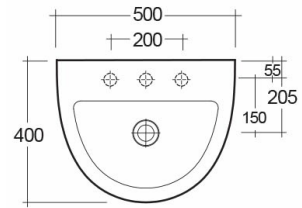

RAK-MORNING
Wash basin | Wall Hung

Technical specifications

Dimensions:	400 x 500 mm
Weight:	11 Kg
Color:	Alpine White
Shape of basin:	Oval
Overflow hole:	yes
Suites:	

Code	Name
MORWB5001AWHA	MORNING WASH BASIN WALL HUNG 50CM

Dimensions: All dimensions in mm tolerance $\pm 5\%$ for below 200mm and $\pm 3\%$ for above 200mm.
 Note: Due to a continuing development programme to improve design and performance, the manufacturer reserves all rights to vary specifications without prior information.
 Please note accessories are for photographic use only.