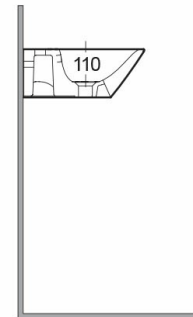

RAK-MORNING
Wash basin | Wall Hung

Technical specifications

Dimensions:	400 x 500 mm
Weight:	11 Kg
Color:	Alpine White
Shape of basin:	Oval
Overflow hole:	yes
Suites:	

Code	Name
MORWB5001AWHA	MORNING WASH BASIN WALL HUNG 50CM

Dimensions: All dimensions in mm tolerance $\pm 5\%$ for below 200mm and $\pm 3\%$ for above 200mm.
 Note: Due to a continuing development programme to improve design and performance, the manufacturer reserves all rights to vary specifications without prior information.
 Please note accessories are for photographic use only.