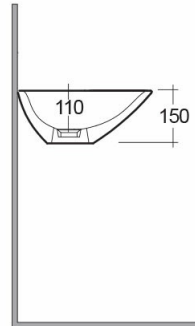

RAK-MORNING

Wash basin | Counter Top

RAK
CERAMICS

Technical specifications

Dimensions:	380 x 540 mm
Weight:	9 Kg
Color:	Alpine White
Shape of basin:	Oval
Suites:	

Code	Name
MORCT5400AWHA	MORNING WASH BASIN COUNTER TOP 54CM

Dimensions: All dimensions in mm tolerance $\pm 5\%$ for below 200mm and $\pm 3\%$ for above 200mm.

Note: Due to a continuing development programme to improve design and performance, the manufacturer reserves all rights to vary specifications without prior information.