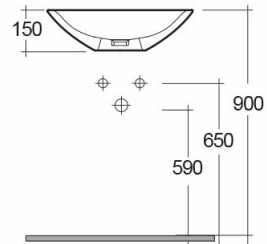

RAK-MORNING

Wash basin | Counter Top

RAK
CERAMICS

Technical specifications

Dimensions:	380 x 540 mm
Weight:	9 Kg
Color:	Alpine White
Shape of basin:	Oval
Suites:	

Code	Name
MORCT5400AWHA	MORNING WASH BASIN COUNTER TOP 54CM

Dimensions: All dimensions in mm tolerance $\pm 5\%$ for below 200mm and $\pm 3\%$ for above 200mm.

Note: Due to a continuing development programme to improve design and performance, the manufacturer reserves all rights to vary specifications without prior information.