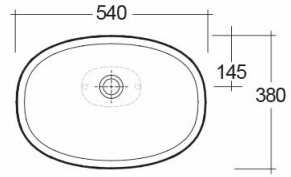

RAK-MORNING

Wash basin | Counter Top

RAK
CERAMICS

Technical specifications

Dimensions:	380 x 540 mm
Weight:	9 Kg
Color:	Alpine White
Shape of basin:	Oval
Suites:	

Code	Name
MORCT5400AWHA	MORNING WASH BASIN COUNTER TOP 54CM

Dimensions: All dimensions in mm tolerance $\pm 5\%$ for below 200mm and $\pm 3\%$ for above 200mm.

Note: Due to a continuing development programme to improve design and performance, the manufacturer reserves all rights to vary specifications without prior information.