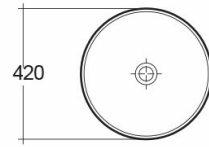

### Technical specifications

Dimensions:	420 x 420 mm
Weight:	9 Kg
Color:	Alpine White
Shape of basin:	Round
Suites:	

Code	Name
HAR106AWHA	WASH BASIN COUNTER TOP ROUND 42CM

Dimensions: All dimensions in mm tolerance  $\pm 5\%$  for below 200mm and  $\pm 3\%$  for above 200mm.  
Note: Due to a continuing development programme to improve design and performance, the manufacturer reserves all rights to vary specifications without prior information.  
Please note accessories are for photographic use only.