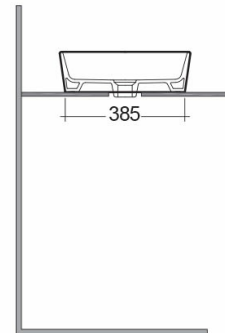

### Technical specifications

Dimensions:	420 x 420 mm
Weight:	9 Kg
Color:	Alpine White
Shape of basin:	Round
Suites:	

Code	Name
HAR106AWHA	WASH BASIN COUNTER TOP ROUND 42CM

Dimensions: All dimensions in mm tolerance  $\pm 5\%$  for below 200mm and  $\pm 3\%$  for above 200mm.  
Note: Due to a continuing development programme to improve design and performance, the manufacturer reserves all rights to vary specifications without prior information.  
Please note accessories are for photographic use only.