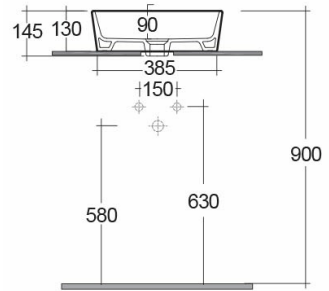

### Technical specifications

Dimensions:	420 x 420 mm
Weight:	9 Kg
Color:	Alpine White
Shape of basin:	Round
Suites:	

Code	Name
HAR106AWHA	WASH BASIN COUNTER TOP ROUND 42CM

Dimensions: All dimensions in mm tolerance  $\pm 5\%$  for below 200mm and  $\pm 3\%$  for above 200mm.  
Note: Due to a continuing development programme to improve design and performance, the manufacturer reserves all rights to vary specifications without prior information.  
Please note accessories are for photographic use only.