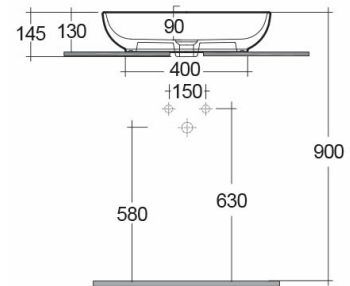

### Technical specifications

Dimensions:	550 x 350 mm
Weight:	9 Kg
Color:	Alpine White
Shape of basin:	Oval
Suites:	

Code	Name
HAR01AWHA	MOON WASH BASIN COUNTER TOP OVAL 55CM

Dimensions: All dimensions in mm tolerance  $\pm 5\%$  for below 200mm and  $\pm 3\%$  for above 200mm.