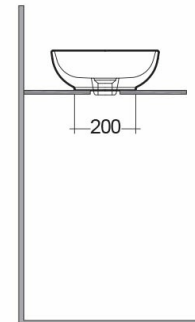

### Technical specifications

Dimensions:	550 x 350 mm
Weight:	9 Kg
Color:	Alpine White
Shape of basin:	Oval
Suites:	

Code	Name
HAR01AWHA	MOON WASH BASIN COUNTER TOP OVAL 55CM

Dimensions: All dimensions in mm tolerance  $\pm 5\%$  for below 200mm and  $\pm 3\%$  for above 200mm.