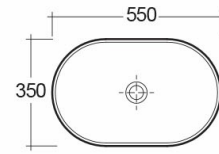

### Technical specifications

Dimensions:	550 x 350 mm
Weight:	9 Kg
Color:	Alpine White
Shape of basin:	Oval
Suites:	

Code	Name
HAR01AWHA	MOON WASH BASIN COUNTER TOP OVAL 55CM

Dimensions: All dimensions in mm tolerance  $\pm 5\%$  for below 200mm and  $\pm 3\%$  for above 200mm.