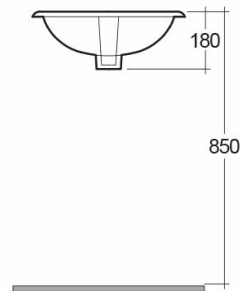

### Technical specifications

Dimensions: 465 x 335 mm

Weight: 5 Kg

Color: Alpine White

Shape of basin: Oval

Overflow hole: yes

Code	Name
OC71AWHA	LILY WASH BASIN UNDER COUNTER 46CM

Dimensions: All dimensions in mm tolerance  $\pm 5\%$  for below 200mm and  $\pm 3\%$  for above 200mm.