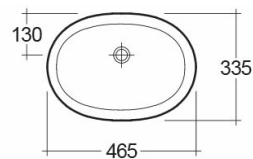

### Technical specifications

Dimensions: 465 x 335 mm

Weight: 5 Kg

Color: Alpine White

Shape of basin: Oval

Overflow hole: yes

Code	Name
OC71AWHA	LILY WASH BASIN UNDER COUNTER 46CM

Dimensions: All dimensions in mm tolerance  $\pm 5\%$  for below 200mm and  $\pm 3\%$  for above 200mm.