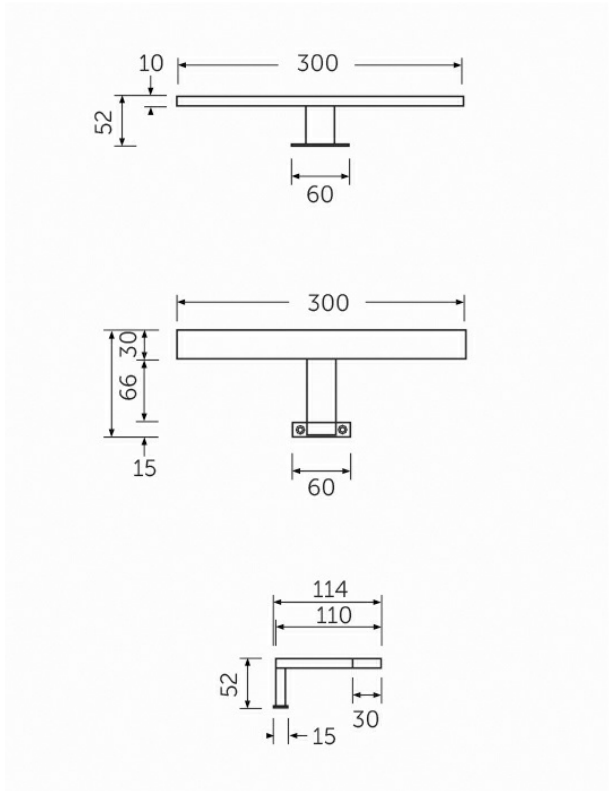

## Technical specifications

Dimensions:	300 x 52 mm
Color:	Chrome
Code:	
Suites:	

Code	Name
JOYTB6000CR	TOP MOUNTED T-BAR LIGHT

Dimensions: All dimensions in mm tolerance  $\pm 5\%$  for below 200mm and  $\pm 3\%$  for above 200mm.  
Note: Due to a continuing development programme to improve design and performance, the manufacturer reserves all rights to vary specifications without prior information.  
Please note accessories are for photographic use only.