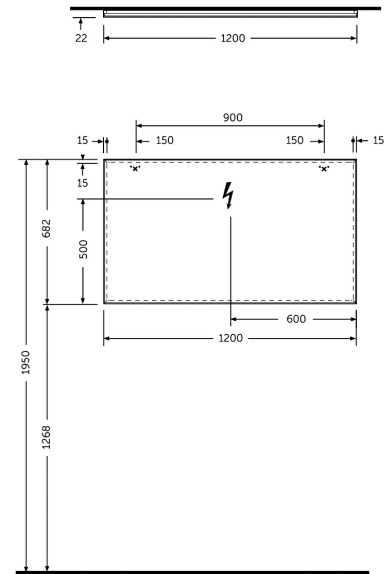

RAK-JOY - JOYMR12068STD
RAK-JOY - JOYMR12068STD Mirrors

RAK
CERAMICS

Technical specifications

Dimensions:	682 x 1200 x 32 mm
Color:	Mirror
Light:	No
Cable:	NA
Suites:	

Dimensions: All dimensions in mm tolerance $\pm 5\%$ for below 200mm and $\pm 3\%$ for above 200mm.