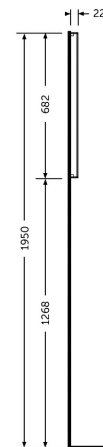

RAK-JOY - JOYMR12068STD
RAK-JOY - JOYMR12068STD Mirrors

RAK
CERAMICS

Technical specifications

Dimensions:	682 x 1200 x 32 mm
Color:	Mirror
Light:	No
Cable:	NA
Suites:	

Dimensions: All dimensions in mm tolerance $\pm 5\%$ for below 200mm and $\pm 3\%$ for above 200mm.

Note: Due to a continuing development programme to improve design and performance, the manufacturer reserves all rights to vary specifications without prior information.

Please note accessories are for photographic use only.