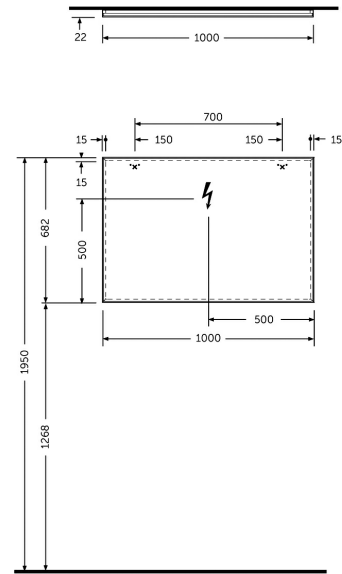

**RAK-JOY - JOYMR10068STD**  
**RAK-JOY - JOYMR10068STD Mirrors**

**RAK**  
CERAMICS

**Technical specifications**

Dimensions:	682 x 1000 x 32 mm
Color:	Mirror
Light:	No
Cable:	NA
Suites:	

Dimensions: All dimensions in mm tolerance  $\pm 5\%$  for below 200mm and  $\pm 3\%$  for above 200mm.  
Note: Due to a continuing development programme to improve design and performance, the manufacturer reserves all rights to vary specifications without prior information.  
Please note accessories are for photographic use only.