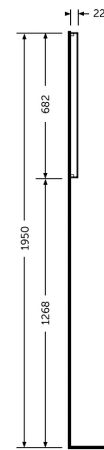

**RAK-JOY - JOYMR10068STD**  
**RAK-JOY - JOYMR10068STD Mirrors**

**RAK**  
CERAMICS

**Technical specifications**

Dimensions:	682 x 1000 x 32 mm
Color:	Mirror
Light:	No
Cable:	NA
Suites:	

Dimensions: All dimensions in mm tolerance  $\pm 5\%$  for below 200mm and  $\pm 3\%$  for above 200mm.  
Note: Due to a continuing development programme to improve design and performance, the manufacturer reserves all rights to vary specifications without prior information.  
Please note accessories are for photographic use only.