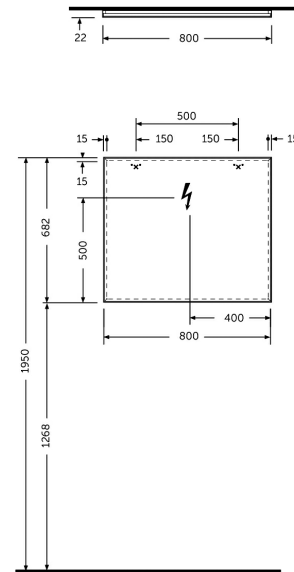

RAK-JOY - JOYMR08068STD
RAK-JOY - JOYMR08068STD Mirrors

RAK
CERAMICS

Technical specifications

Dimensions:	682 x 800 x 32 mm
Color:	Mirror
Light:	No
Cable:	NA
Suites:	

Dimensions: All dimensions in mm tolerance $\pm 5\%$ for below 200mm and $\pm 3\%$ for above 200mm.
Note: Due to a continuing development programme to improve design and performance, the manufacturer reserves all rights to vary specifications without prior information.
Please note accessories are for photographic use only.