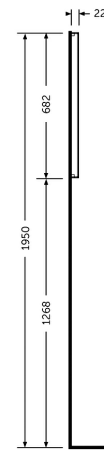

RAK-JOY - JOYMR08068STD
RAK-JOY - JOYMR08068STD Mirrors

RAK
CERAMICS

Technical specifications

Dimensions:	682 x 800 x 32 mm
Color:	Mirror
Light:	No
Cable:	NA
Suites:	

Dimensions: All dimensions in mm tolerance $\pm 5\%$ for below 200mm and $\pm 3\%$ for above 200mm.
Note: Due to a continuing development programme to improve design and performance, the manufacturer reserves all rights to vary specifications without prior information.
Please note accessories are for photographic use only.