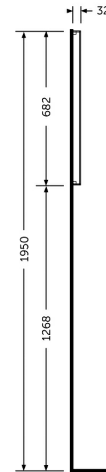

**RAK-JOY - JOYMR08068LED**  
**RAK-JOY - JOYMR08068LED Mirrors**

**Technical specifications**

Dimensions:	682 x 800 x 32 mm
Color:	Mirror
Light:	Yes
Cable:	NA
Demister Pad:	yes
Suites:	

Dimensions: All dimensions in mm tolerance  $\pm 5\%$  for below 200mm and  $\pm 3\%$  for above 200mm.

Note: Due to a continuing development programme to improve design and performance, the manufacturer reserves all rights to vary specifications without prior information.

Please note accessories are for photographic use only.