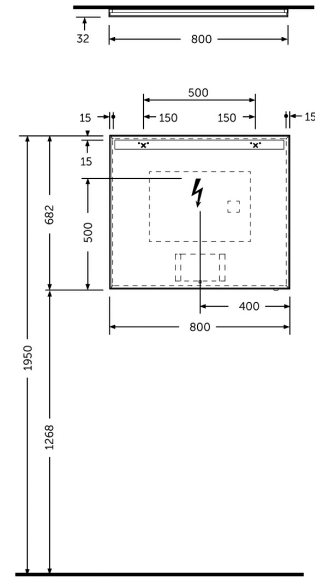

**RAK-JOY - JOYMR08068LED**  
**RAK-JOY - JOYMR08068LED Mirrors**

**Technical specifications**

Dimensions:	682 x 800 x 32 mm
Color:	Mirror
Light:	Yes
Cable:	NA
Demister Pad:	yes
Suites:	

Dimensions: All dimensions in mm tolerance  $\pm 5\%$  for below 200mm and  $\pm 3\%$  for above 200mm.