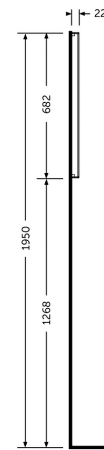

RAK-JOY - JOYMR06068STD
RAK-JOY - JOYMR06068STD Mirrors

Technical specifications

Dimensions:	682 x 600 x 32 mm
Color:	Mirror
Light:	No
Cable:	NA
Suites:	

Dimensions: All dimensions in mm tolerance $\pm 5\%$ for below 200mm and $\pm 3\%$ for above 200mm.
Note: Due to a continuing development programme to improve design and performance, the manufacturer reserves all rights to vary specifications without prior information.
Please note accessories are for photographic use only.