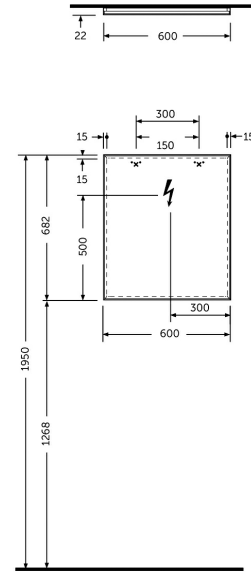

RAK-JOY - JOYMR06068STD
RAK-JOY - JOYMR06068STD Mirrors

Technical specifications

Dimensions:	682 x 600 x 32 mm
Color:	Mirror
Light:	No
Cable:	NA
Suites:	

Dimensions: All dimensions in mm tolerance $\pm 5\%$ for below 200mm and $\pm 3\%$ for above 200mm.
Note: Due to a continuing development programme to improve design and performance, the manufacturer reserves all rights to vary specifications without prior information.
Please note accessories are for photographic use only.