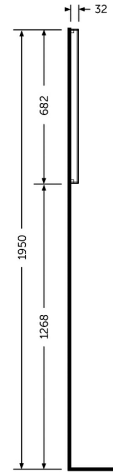

RAK-JOY - JOYMR06068LED
RAK-JOY - JOYMR06068LED Mirrors

Technical specifications

Dimensions:	682 x 600 x 32 mm
Color:	Mirror
Light:	Yes
Cable:	NA
Demister Pad:	yes
Suites:	

Dimensions: All dimensions in mm tolerance $\pm 5\%$ for below 200mm and $\pm 3\%$ for above 200mm.

Note: Due to a continuing development programme to improve design and performance, the manufacturer reserves all rights to vary specifications without prior information.

Please note accessories are for photographic use only.