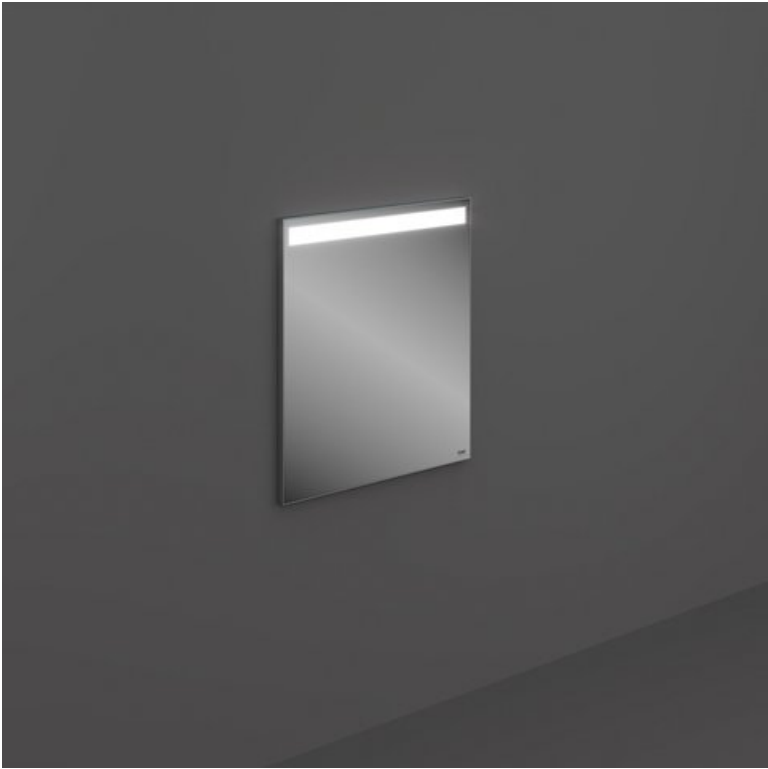

RAK-JOY - JOYMR06068LED
RAK-JOY - JOYMR06068LED Mirrors

Technical specifications

Dimensions:	682 x 600 x 32 mm
Color:	Mirror
Light:	Yes
Cable:	NA
Demister Pad:	yes
Suites:	

Dimensions: All dimensions in mm tolerance $\pm 5\%$ for below 200mm and $\pm 3\%$ for above 200mm.