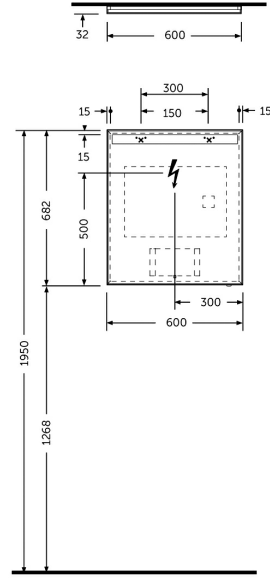

RAK-JOY - JOYMR06068LED
RAK-JOY - JOYMR06068LED Mirrors

Technical specifications

Dimensions:	682 x 600 x 32 mm
Color:	Mirror
Light:	Yes
Cable:	NA
Demister Pad:	yes
Suites:	

Dimensions: All dimensions in mm tolerance $\pm 5\%$ for below 200mm and $\pm 3\%$ for above 200mm.