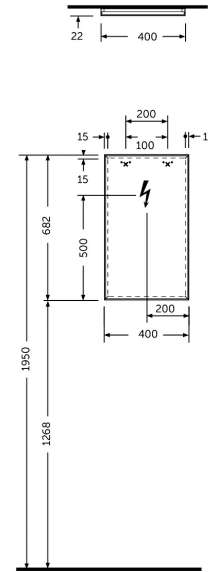

**RAK-JOY - JOYMR04068STD**  
**RAK-JOY - JOYMR04068STD Mirrors**

**RAK**  
CERAMICS

**Technical specifications**

Dimensions:	682 x 400 x 32 mm
Color:	Mirror
Light:	No
Cable:	NA
Suites:	

Dimensions: All dimensions in mm tolerance  $\pm 5\%$  for below 200mm and  $\pm 3\%$  for above 200mm.  
Note: Due to a continuing development programme to improve design and performance, the manufacturer reserves all rights to vary specifications without prior information.  
Please note accessories are for photographic use only.