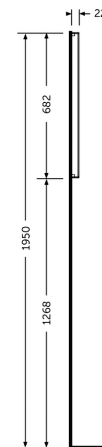

**RAK-JOY - JOYMR04068STD**  
**RAK-JOY - JOYMR04068STD Mirrors**

**RAK**  
CERAMICS

**Technical specifications**

Dimensions:	682 x 400 x 32 mm
Color:	Mirror
Light:	No
Cable:	NA
Suites:	

Dimensions: All dimensions in mm tolerance  $\pm 5\%$  for below 200mm and  $\pm 3\%$  for above 200mm.  
Note: Due to a continuing development programme to improve design and performance, the manufacturer reserves all rights to vary specifications without prior information.  
Please note accessories are for photographic use only.