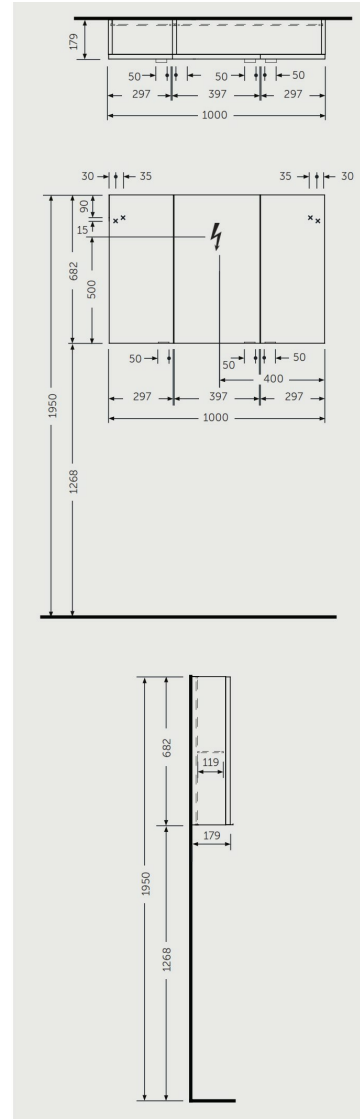

**RAK-JOY - JOYMC10003**  
**Mirror Cabinet Unit, Mirror**

**RAK**  
 CERAMICS

**Technical specifications**

Dimensions:	1000 x 179 mm
Color:	Mirror
Suites:	

Code	Name
JOYMC10003	100CM Mirror Cabinet Unit

Dimensions: All dimensions in mm tolerance  $\pm 5\%$  for below 200mm and  $\pm 3\%$  for above 200mm.  
 Note: Due to a continuing development programme to improve design and performance, the manufacturer reserves all rights to vary specifications without prior information.  
 Please note accessories are for photographic use only.