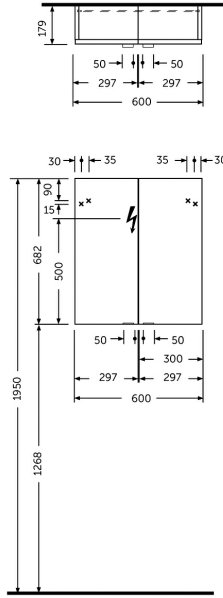

RAK-JOY - JOYMC06002
Mirror Cabinet Unit, Mirror

Technical specifications

Dimensions:	600 x 179 mm
Color:	Mirror
Suites:	

Code	Name
JOYMC06002	60CM Mirror Cabinet Unit

Dimensions: All dimensions in mm tolerance $\pm 5\%$ for below 200mm and $\pm 3\%$ for above 200mm.
 Note: Due to a continuing development programme to improve design and performance, the manufacturer reserves all rights to vary specifications without prior information.
 Please note accessories are for photographic use only.