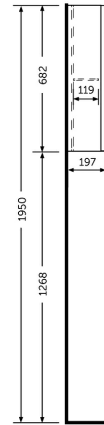

RAK-JOY - JOYMC06002
Mirror Cabinet Unit, Mirror

Technical specifications

Dimensions:	600 x 179 mm
Color:	Mirror
Suites:	

Code	Name
JOYMC06002	60CM Mirror Cabinet Unit

Dimensions: All dimensions in mm tolerance $\pm 5\%$ for below 200mm and $\pm 3\%$ for above 200mm.
 Note: Due to a continuing development programme to improve design and performance, the manufacturer reserves all rights to vary specifications without prior information.
 Please note accessories are for photographic use only.