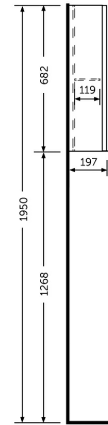

RAK-JOY - JOYMC04001
Mirror Cabinet Unit, Mirror

Technical specifications

Dimensions:	400 x 179 mm
Color:	Mirror
Suites:	

Code	Name
JOYMC04001	40CM Mirror Cabinet Unit

Dimensions: All dimensions in mm tolerance $\pm 5\%$ for below 200mm and $\pm 3\%$ for above 200mm.