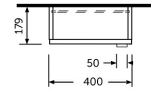

RAK-JOY - JOYMC04001
Mirror Cabinet Unit, Mirror

Technical specifications

Dimensions:	400 x 179 mm
Color:	Mirror
Suites:	

Code	Name
JOYMC04001	40CM Mirror Cabinet Unit

Dimensions: All dimensions in mm tolerance $\pm 5\%$ for below 200mm and $\pm 3\%$ for above 200mm.