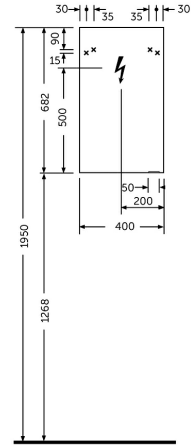

RAK-JOY - JOYMC04001
Mirror Cabinet Unit, Mirror

Technical specifications

Dimensions:	400 x 179 mm
Color:	Mirror
Suites:	

Code	Name
JOYMC04001	40CM Mirror Cabinet Unit

Dimensions: All dimensions in mm tolerance $\pm 5\%$ for below 200mm and $\pm 3\%$ for above 200mm.