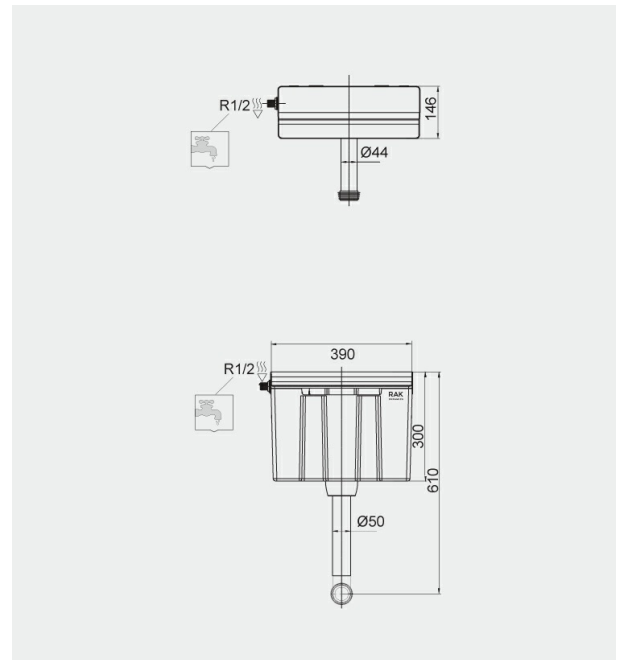

RAK-ECOFIX - FS12SRAKS1

Furniture Cisterns & Universal Frame

RAK
CERAMICS

Technical specifications

Dimensions:	390 x 300 mm
Color:	Alpine White
Flush capacity:	6/3L adjustable to 4.5/3L
Adjustable leg:	yes
Suites:	

Code	Name
FS12SRAKSI	SIDE INLET CONCEALED CISTERN FOR FURNITURE 82 cm

Dimensions: All dimensions in mm tolerance $\pm 5\%$ for below 200mm and $\pm 3\%$ for above 200mm.
Note: Due to a continuing development programme to improve design and performance, the manufacturer reserves all rights to vary specifications without prior information.
Please note accessories are for photographic use only.