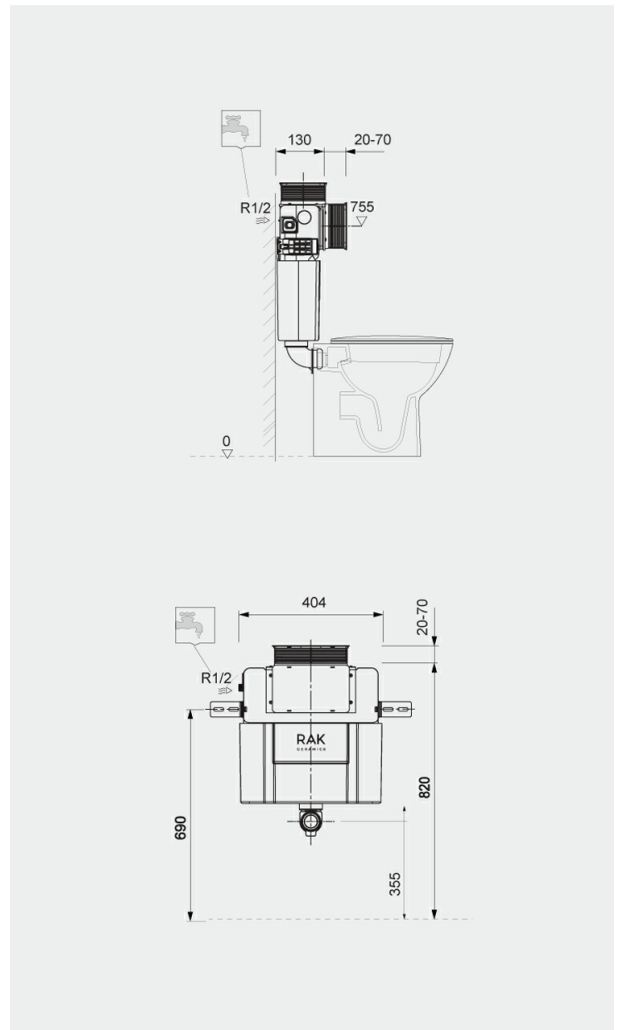

# RAK-ECOFIX - FS12RAK82TF

## Concealed Cistern Low Height

**RAK**  
CERAMICS

### Technical specifications

Dimensions:	404 x 820 mm
Color:	Alpine White
Flush capacity:	6/3L adjustable to 4.5/3L
Adjustable leg:	yes
Suites:	

Code	Name
FS12RAK82TF	BACK TO WALL CONCEALED CISTERN 82 cm TOP/ FRONT

Dimensions: All dimensions in mm tolerance  $\pm 5\%$  for below 200mm and  $\pm 3\%$  for above 200mm.  
Note: Due to a continuing development programme to improve design and performance, the manufacturer reserves all rights to vary specifications without prior information.  
Please note accessories are for photographic use only.