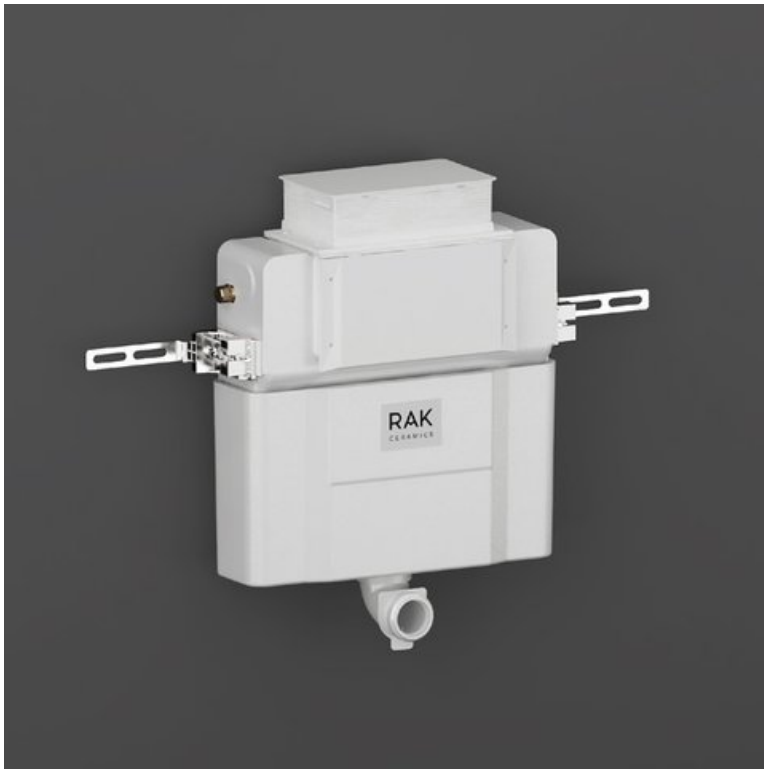

# RAK-ECOFIX - FS12RAK82TF

## Concealed Cistern Low Height

**RAK**  
CERAMICS

### Technical specifications

Dimensions:	404 x 820 mm
Color:	Alpine White
Flush capacity:	6/3L adjustable to 4.5/3L
Adjustable leg:	yes
Suites:	

Code	Name
FS12RAK82TF	BACK TO WALL CONCEALED CISTERN 82 cm TOP/ FRONT