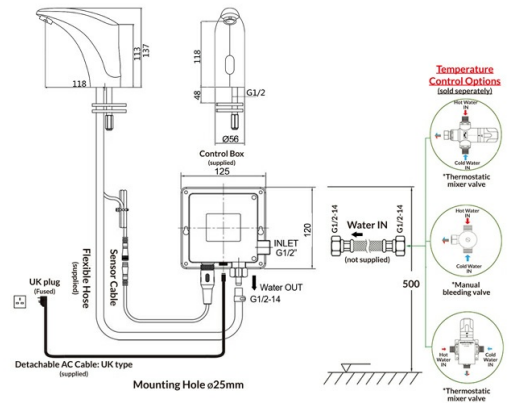

# Compact Commercial Dec mounted infra red tap (RAKCOM906C)

## Compact Commercial Dec mounted infra red tap (RAKCOM906C) Faucets

**RAK**  
CERAMICS

### Technical specifications

Dimensions:	None
Weight:	3.35 Kg
Color:	Chrome
Chrome thickness:	0.30
Cartridge:	Yes
Tail:	NA
Pressure:	6.00

Code	Name
RAKCOM906C	Compact Commercial Dec mounted infra red tap

Dimensions: All dimensions in mm tolerance  $\pm 5\%$  for below 200mm and  $\pm 3\%$  for above 200mm.

Note: Due to a continuing development programme to improve design and performance, the manufacturer reserves all rights to vary specifications without prior information.