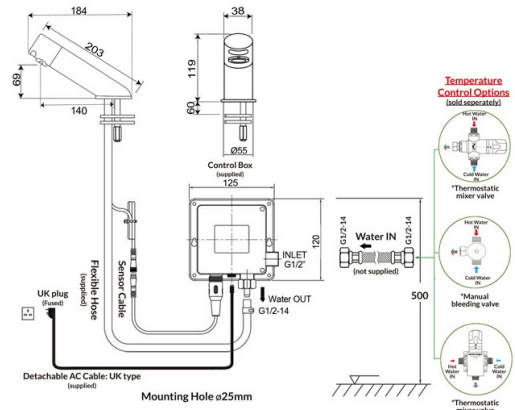

Compact Commercial Dec mounted infra red tap (RAKCOM904C)

Compact Commercial Dec mounted infra red tap (RAKCOM904C) Faucets

RAK
CERAMICS

 **BUY NOW**

Technical specifications

Dimensions:	None
Weight:	1.85 Kg
Color:	Chrome
Chrome thickness:	0.30
Cartridge:	Yes
Tail:	NA
Pressure:	6.00

Code	Name
RAKCOM904C	Compact Commercial Dec mounted infra red tap

Dimensions: All dimensions in mm tolerance $\pm 5\%$ for below 200mm and $\pm 3\%$ for above 200mm.

Note: Due to a continuing development programme to improve design and performance, the manufacturer reserves all rights to vary specifications without prior information.