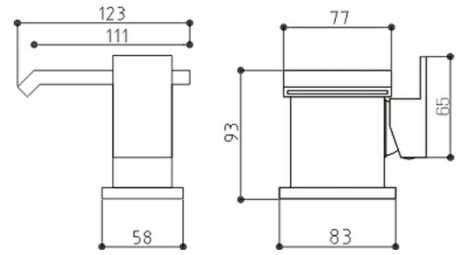

**Basin Art Cubis Mono basin mixer**  
**Basin Art Cubis Mono basin mixer Faucets**

**RAK**  
CERAMICS

**Technical specifications**

Dimensions:	None
Weight:	2.03 Kg
Color:	Chrome
Chrome thickness:	0.30
Cartridge:	Yes
Tail:	NA
Pressure:	3.00

<b>Code</b>	<b>Name</b>
RAKCUB3001	Basin Art Cubis Mono basin mixer

Dimensions: All dimensions in mm tolerance  $\pm 5\%$  for below 200mm and  $\pm 3\%$  for above 200mm.

Note: Due to a continuing development programme to improve design and performance, the manufacturer reserves all rights to vary specifications without prior information.