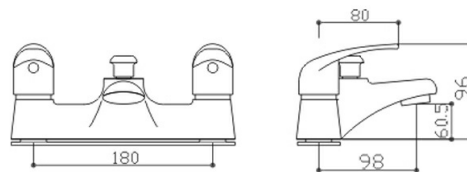

### Technical specifications

Dimensions:	None
Weight:	2.40 Kg
Color:	Chrome
Chrome thickness:	0.30
Cartridge:	Yes
Tail:	NA
Pressure:	3.00

Code	Name
RAKBAS3005	Basic Bath shower mixer

Dimensions: All dimensions in mm tolerance  $\pm 5\%$  for below 200mm and  $\pm 3\%$  for above 200mm.