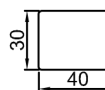

MATERIAL DETAILS