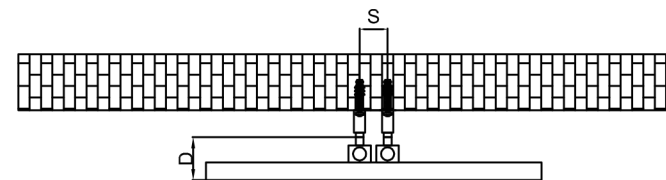

 **BUY NOW**

PIZZO - 600

Front View

Side View

Back View

Top View

SUPPLIED INSTALLATION ACCESSORIES

SCREW 4 PCS

Product Name	Product Code	Height	Width	Thickness	Plumbing Axes Center to Center	Hanger Axes Horizontal	Hanger to Bottom of the Product	Hanger Axes Vertical	Water Volume	Empty Weight	Thermal Output
		H	W	D	C	S	F	G	-	-	Watt - BTU/hr (Δ50°)
		mm	mm	mm	mm	mm	mm	mm	L	kg	
PIZZO 1000 X 600	RNS-PZ610	1000	600	77	50	50	915	830	5,38	6.96	415 - 1415