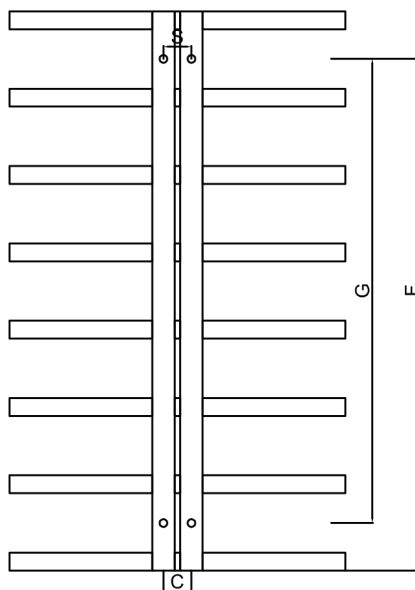

 **BUY NOW**

PIZZO - 600

Front View

Side View

Back View

Top View

SUPPLIED INSTALLATION ACCESSORIES

SCREW 4 PCS

WALL PLUG 4 PCS

INSERT 4 PCS

GRAB SCREW 4 PCS

BRACKET 4 PCS

AIR VENT 1 PCS

ALIEN KEY 1 PCS

BLANKING PLUG 1 PCS

MATERIAL DETAILS

-Vertical Mounting
-Optional 304 QUALITY STAINLESS STEEL TOWEL RADIATOR: (RNS-PZ610 : PIZZO RADIATOR)
-POLISHED
-Max Operational Pressure: 10 Bar
-Inlet/Outlet: 1/2" Female Pipe Thread
-All Dimensions are in mm

Product Name	Product Code	Height	Width	Thickness	Plumbing Axes Center to Center	Hanger Axes Horizontal	Hanger to Bottom of the Product	Hanger Axes Vertical	Water Volume	Empty Weight	Thermal Output
		H	W	D	C	S	F	G	-	-	Watt - BTU/hr (Δ50°)
		mm	mm	mm	mm	mm	mm	mm	L	kg	
PIZZO 1000 X 600	RNS-PZ610	1000	600	77	50	50	915	830	5,38	6.96	415 - 1415