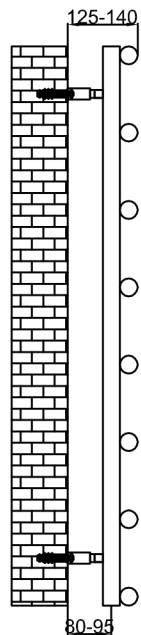

 **BUY NOW**

PIZZO - 600

Front View

Side View

Back View

Top View

SUPPLIED INSTALLATION ACCESSORIES

SCREW 4 PCS

WALL PLUG 4 PCS

INSERT 4 PCS

GRAB SCREW 4 PCS

BRACKET 4 PCS

AIR VENT 1 PCS

ALIEN KEY 1 PCS

BLANKING PLUG 1 PCS

MATERIAL DETAILS

-Vertical Mounting
-Optional 304 QUALITY STAINLESS STEEL TOWEL RADIATOR: (RNS-PZ610 : PIZZO RADIATOR)
-POLISHED
-Max Operational Pressure: 10 Bar
-Inlet/Outlet: 1/2" Female Pipe Thread
-All Dimensions are in mm

Product Name	Product Code	Height	Width	Thickness	Plumbing Axes Center to Center	Hanger Axes Horizontal	Hanger to Bottom of the Product	Hanger Axes Vertical	Water Volume	Empty Weight	Thermal Output
		H	W	D	C	S	F	G	-	-	Watt - BTU/hr (Δ50°)
		mm	mm	mm	mm	mm	mm	mm	L	kg	
PIZZO 1000 X 600	RNS-PZ610	1000	600	77	50	50	915	830	5,38	6.96	415 - 1415