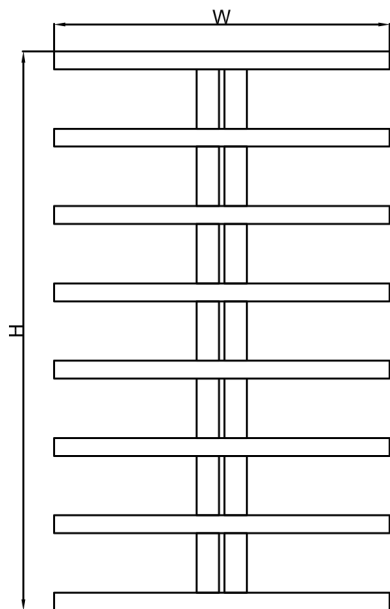

 **BUY NOW**

PIZZO - 600

Front View

Side View

Back View

Top View

SUPPLIED INSTALLATION ACCESSORIES

SCREW 4 PCS

Product Name	Product Code	Height	Width	Thickness	Plumbing Axes Center to Center	Hanger Axes Horizontal	Hanger to Bottom of the Product	Hanger Axes Vertical	Water Volume	Empty Weight	Thermal Output
		H	W	D	C	S	F	G	-	-	Watt - BTU/hr (Δ50°)
		mm	mm	mm	mm	mm	mm	mm	L	kg	
PIZZO 1000 X 600	RNS-PZ610	1000	600	77	50	50	915	830	5,38	6.96	415 - 1415