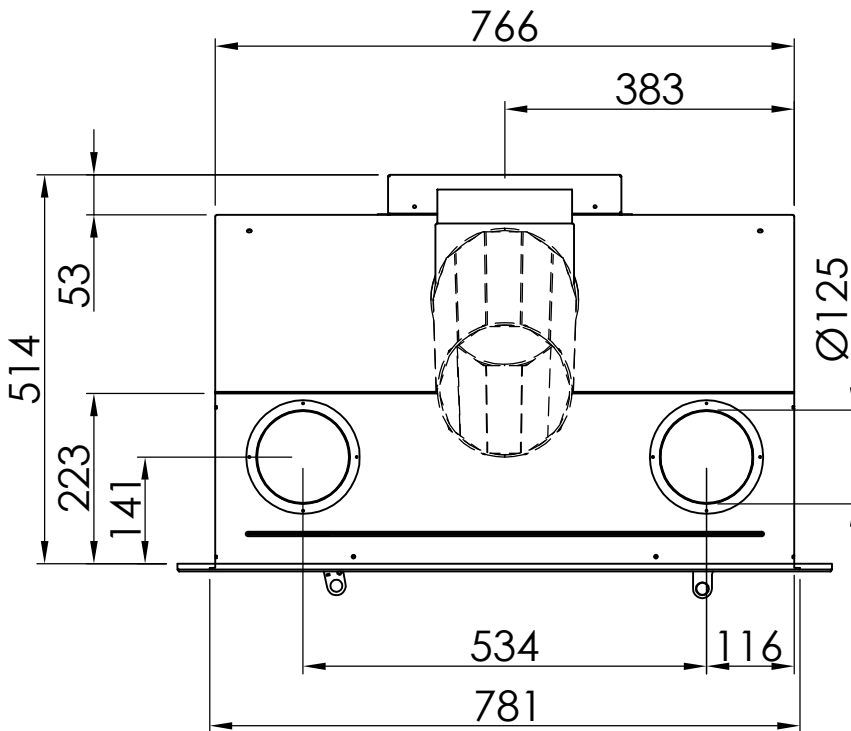

Linear Kaminkassette L 800, 60mm

BUY NOW

LINEAR 4S

2014/02/01

~1:20

~1:10

*optional
*optional
*optional
*optional
*optional
*optional
*optional