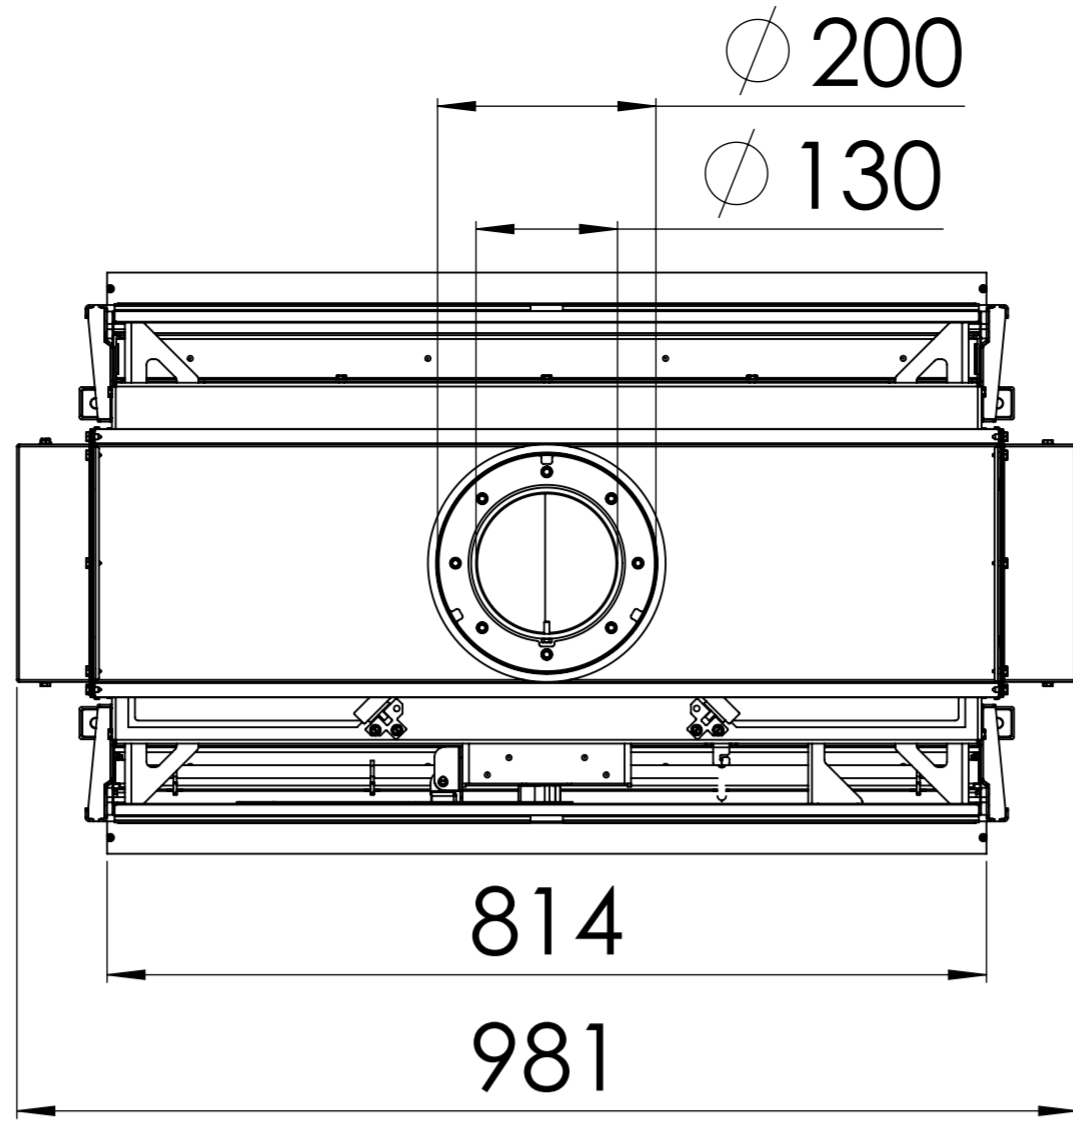

 BUY NOW

Maestro 75 Tunnel RCH