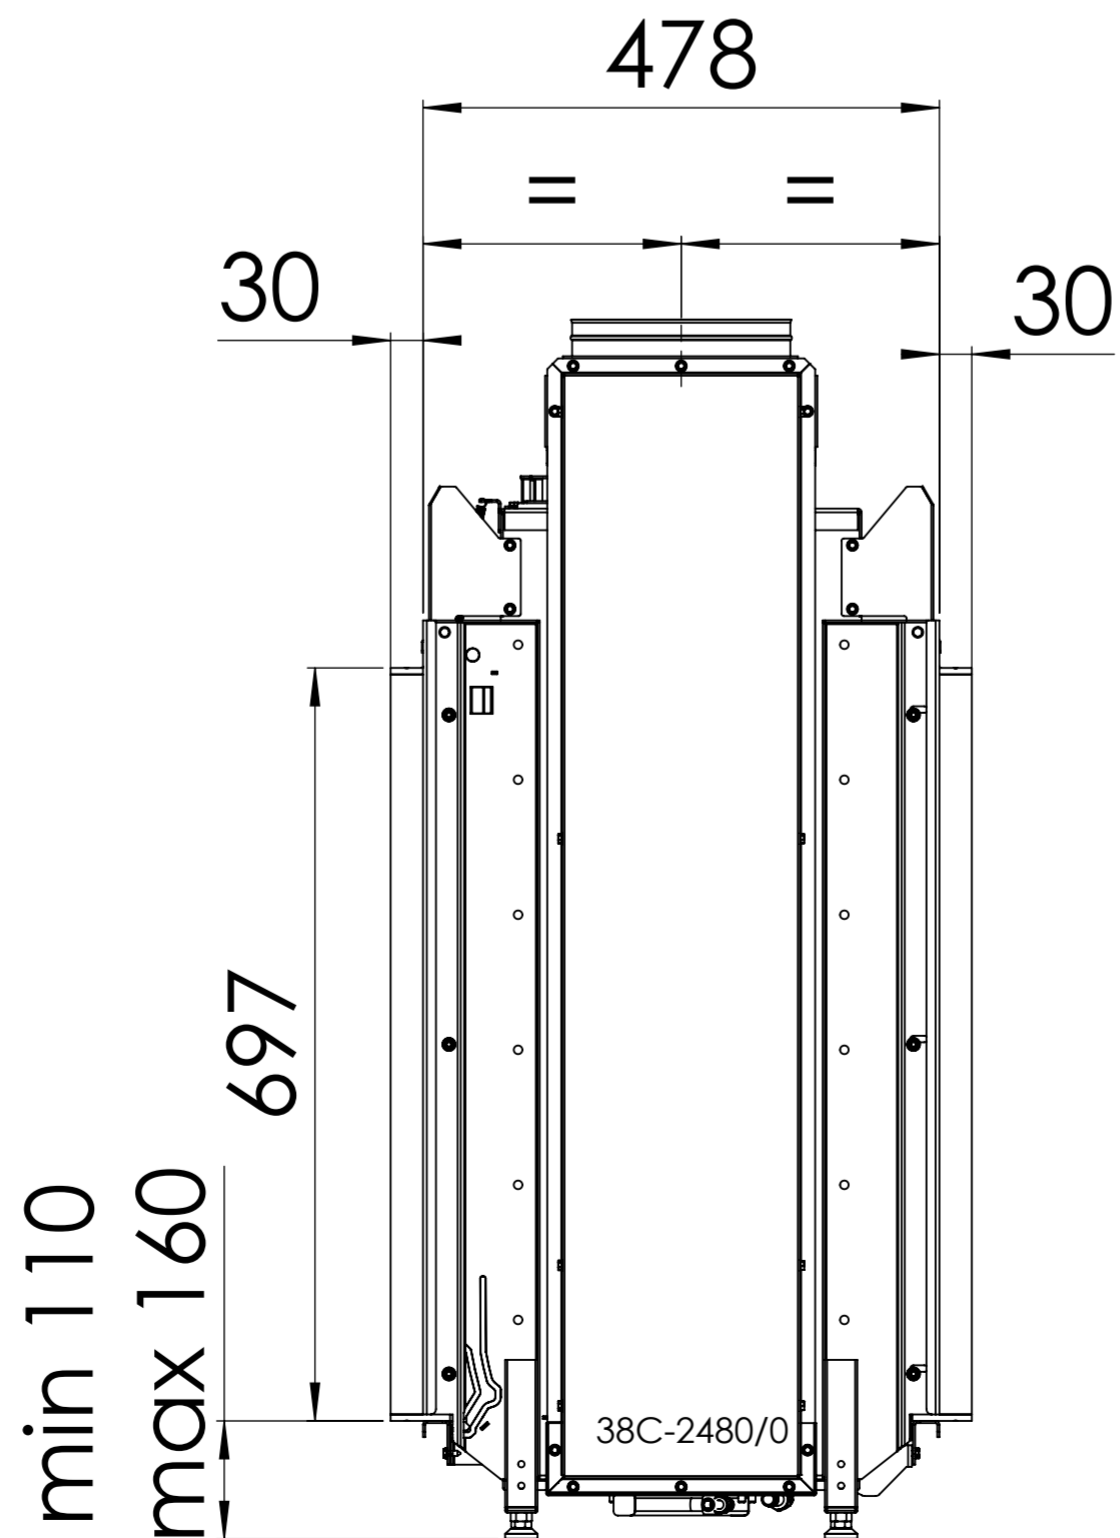

 BUY NOW

Maestro 75 Tunnel RCH