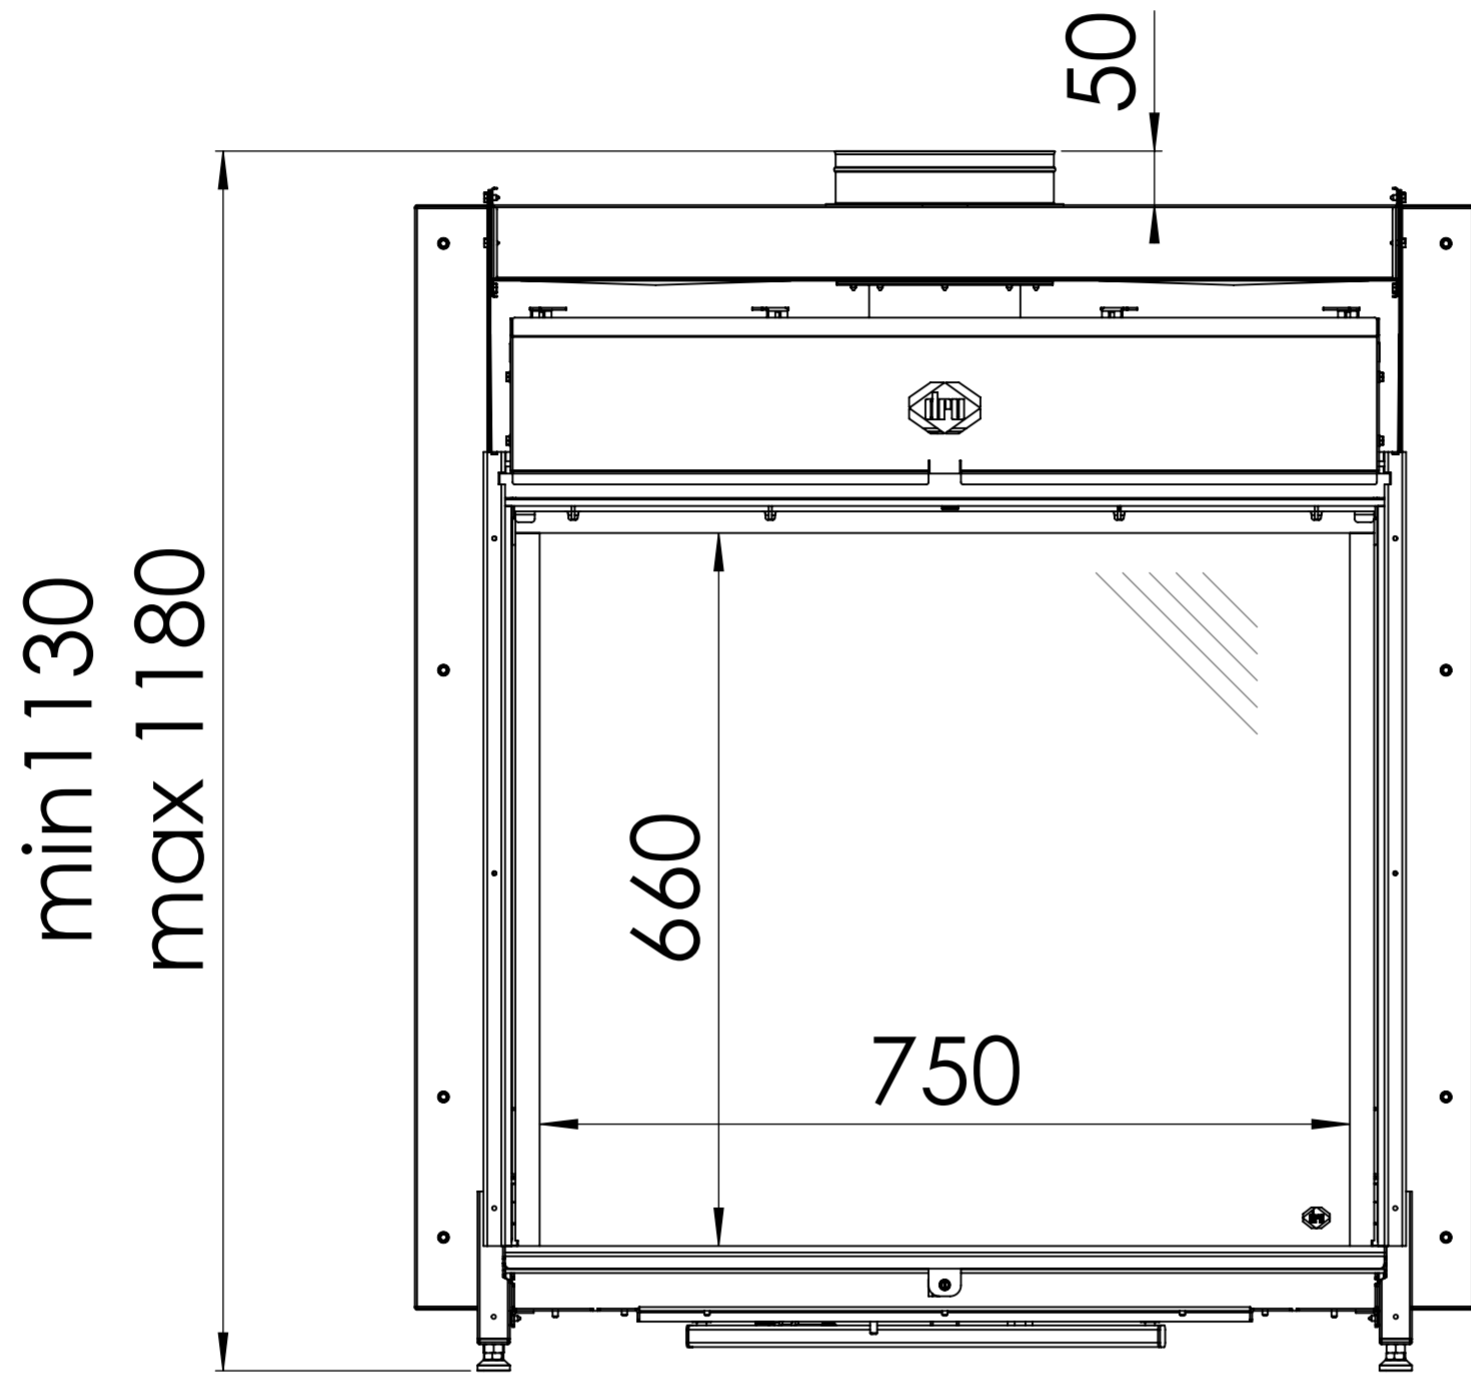

 BUY NOW

Maestro 75 Tunnel RCH