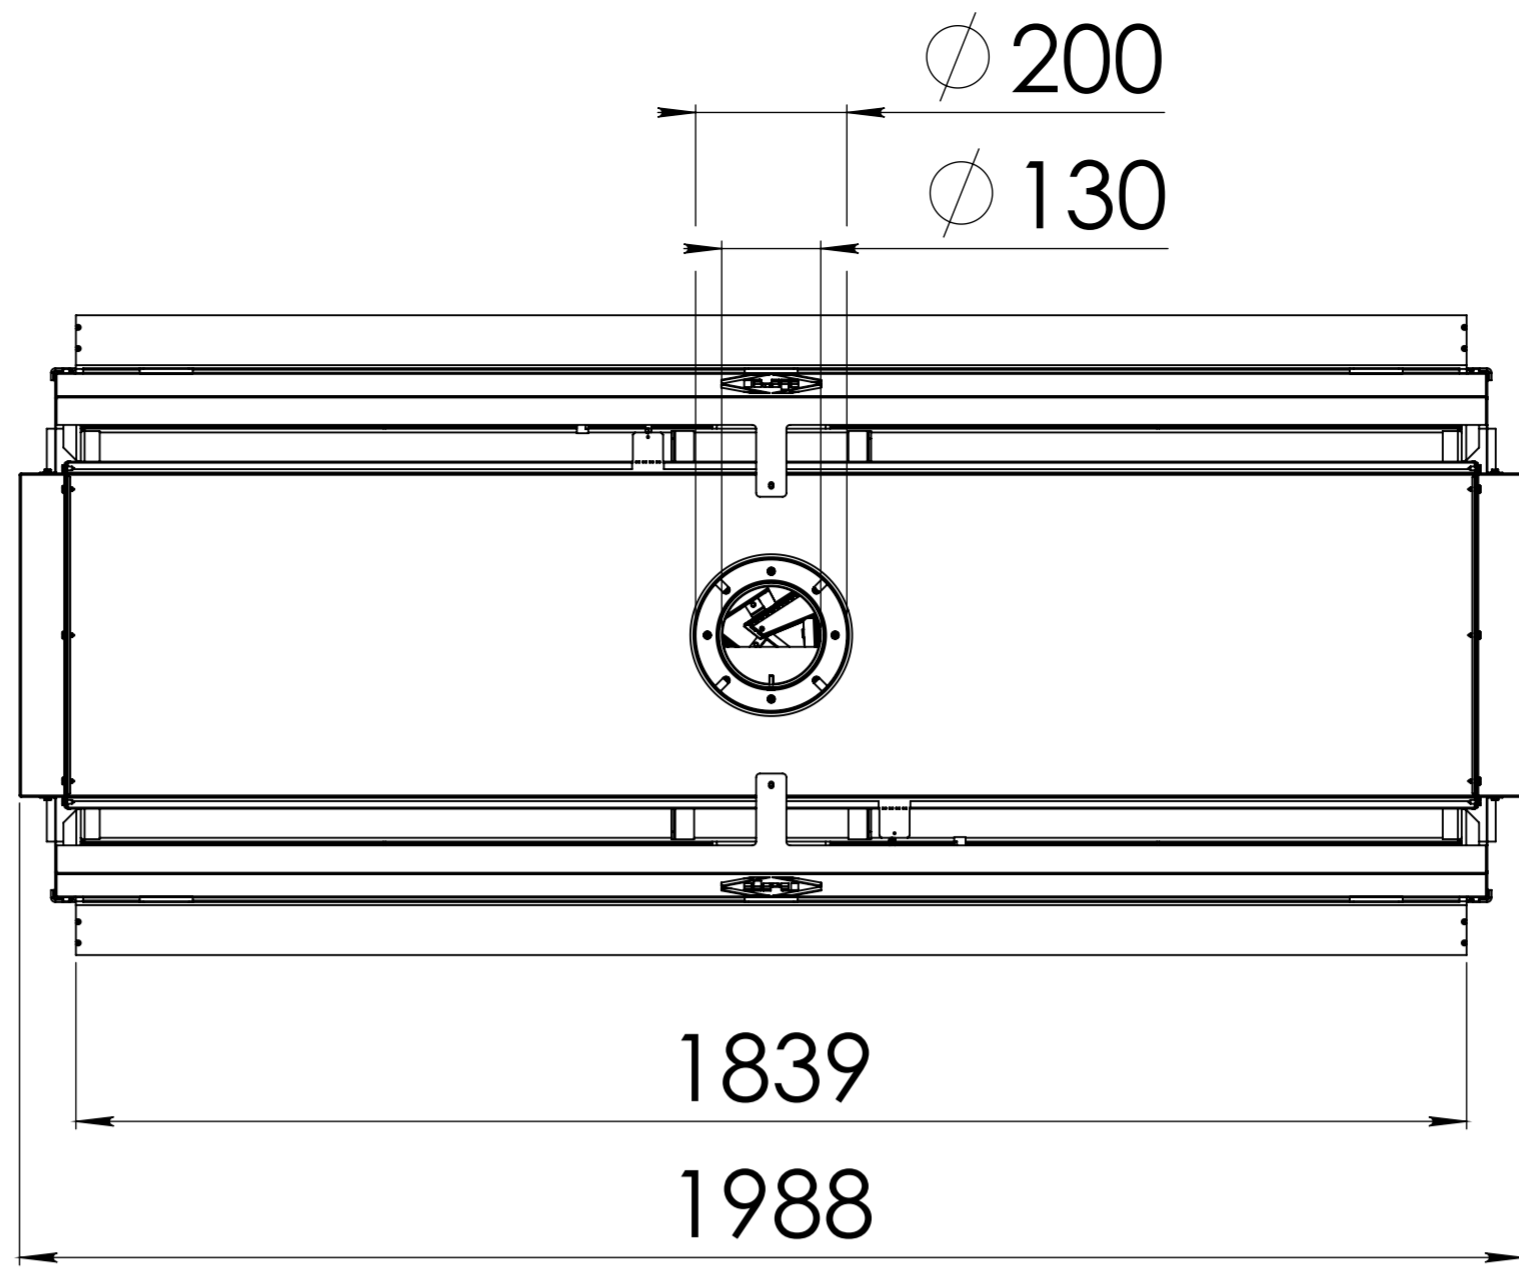

 BUY NOW

38C-2146 /1

Cosmo Tunnel RCH