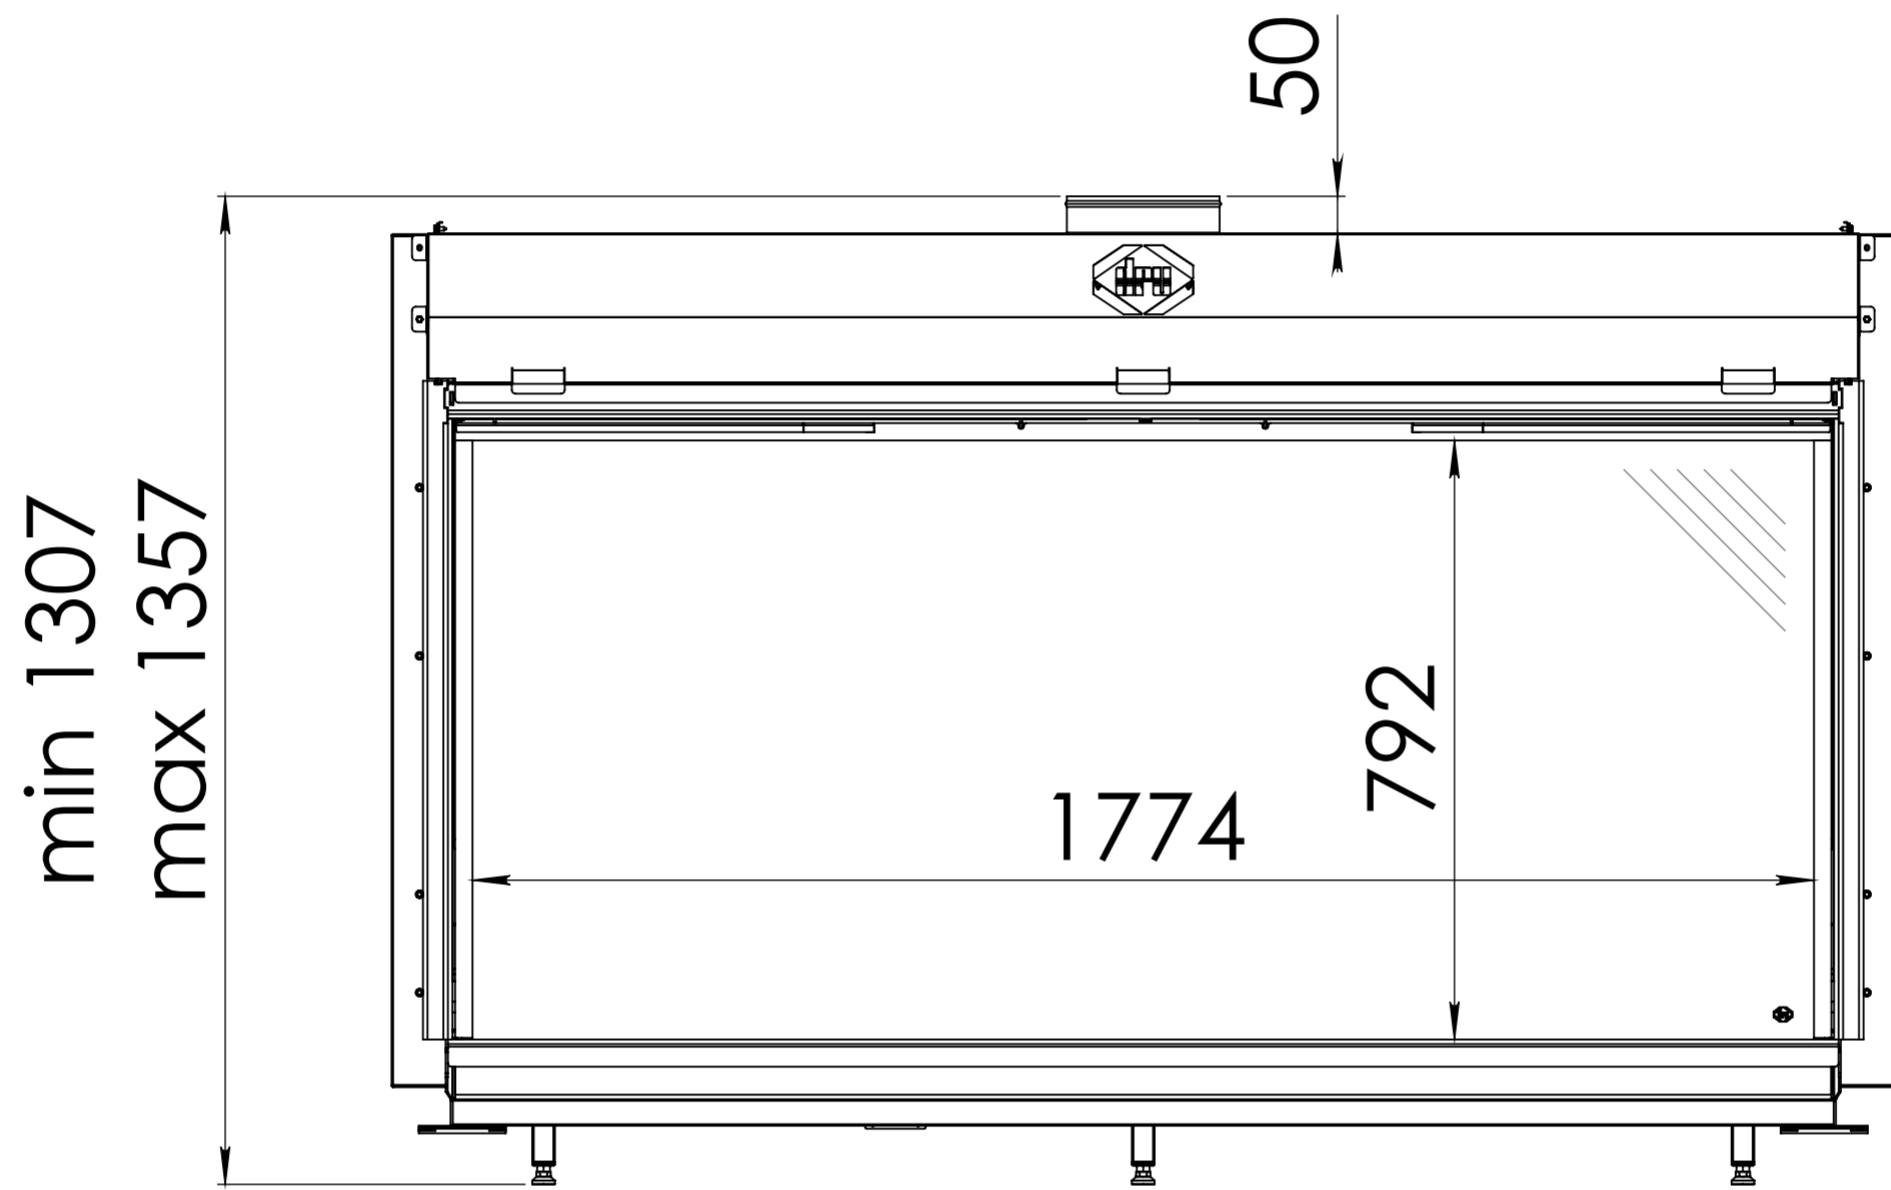

 BUY NOW

38C-2146 /1

Cosmo Tunnel RCH