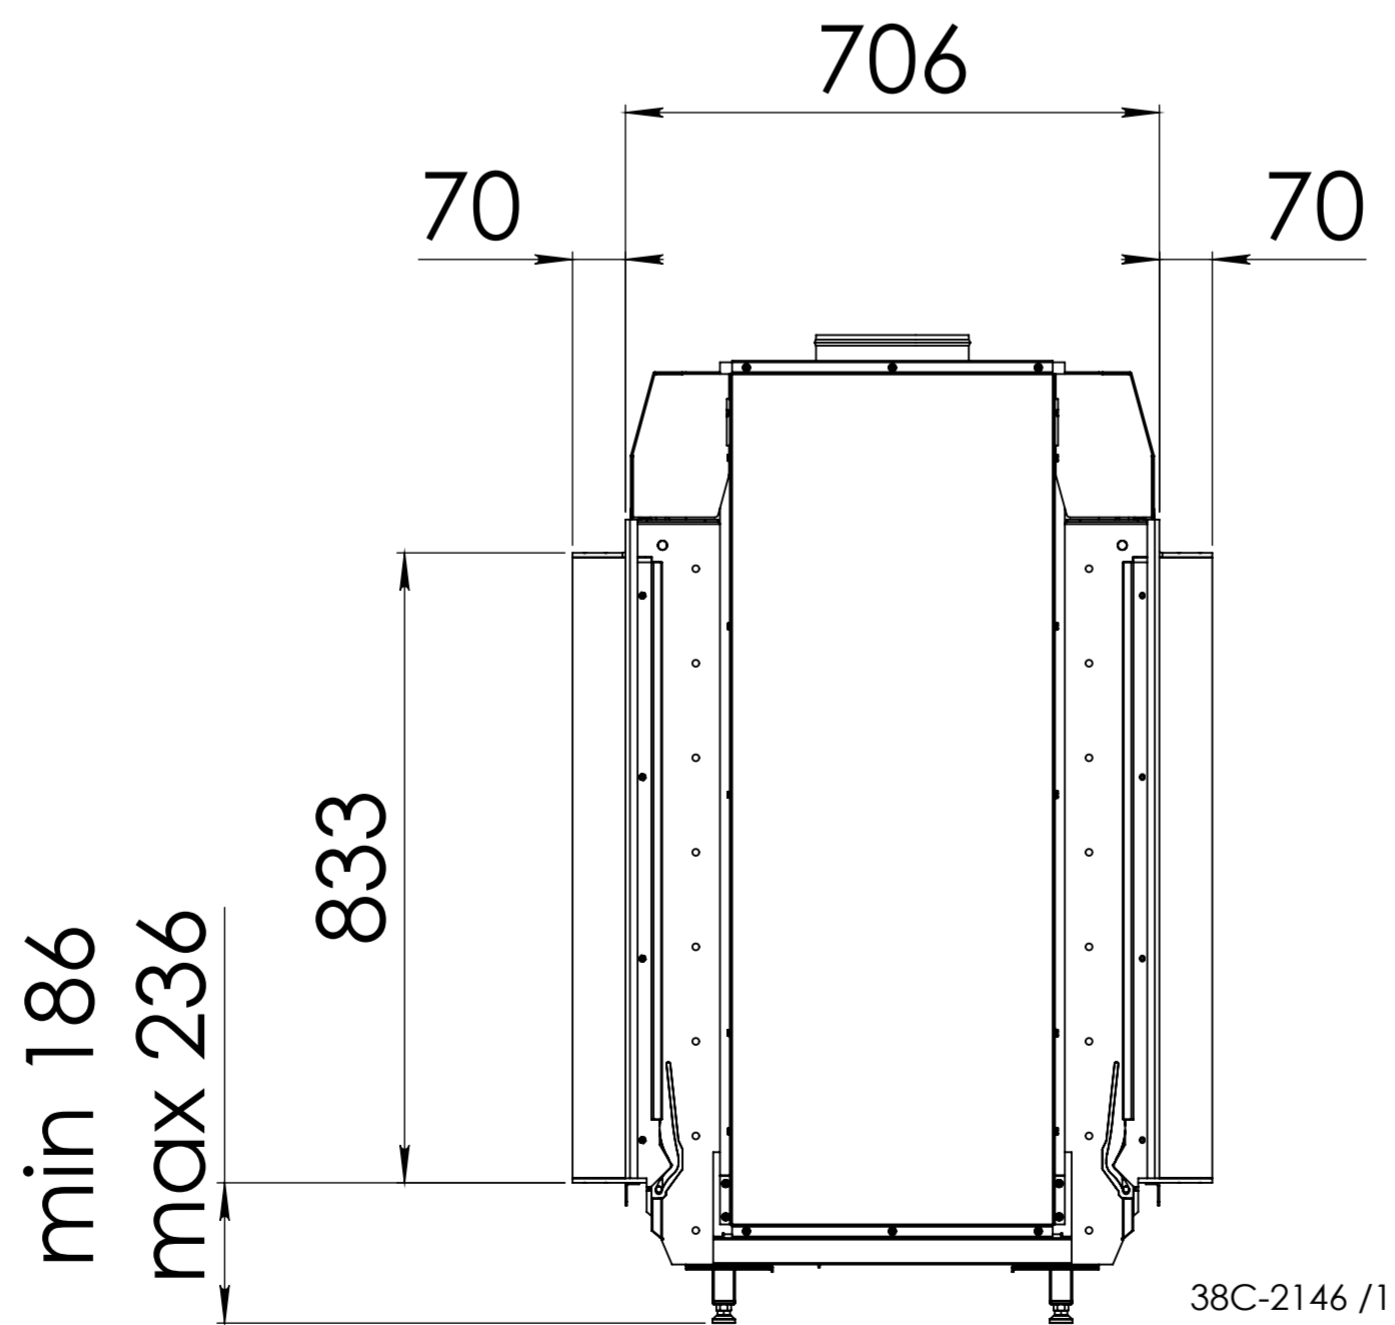

 BUY NOW

38C-2146 /1

Cosmo Tunnel RCH