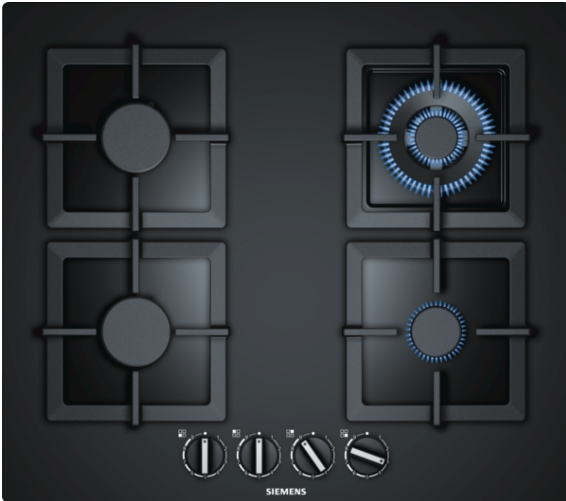

iQ500
EP6A6HB20
60 cm, hob, Hard Glass

Gas cooktop with stepFlame Technology for precise flame control in nine steps.

- ✓ stepFlame Technology: precise heat control with nine different flame steps.
- ✓ This wok burner with 3.3 kW of power is ideal for a wide variety of foods, even in large quantities.
- ✓ Siemens top sheet design for a flush or slightly raised built-in solution.
- ✓ Extremely heat-resistant and easy to clean – the modern glass ceramic surface.
- ✓ High-quality materials and workmanship – individual cast-iron pan supports.

Features

Technical Data

Product name/family : gas hob w integrated controls
 Construction type : Built-in
 Energy input : Gas
 Total number of positions that can be used at the same time : 4
 Required niche size for installation (HxWxD) : 45 x 560-562 x 480-492
 Width of the product (mm) : 590
 Dimensions of the product (mm) : 45 x 590 x 520
 Dimensions of the packed product (HxWxD) (mm) : 138 x 650 x 585
 Net weight (kg) : 14.0
 Gross weight (kg) : 15.0
 Residual heat indicator : without
 Location of control panel : Hob front
 Basic surface material : Hard Glass
 Color of surface : Black
 Color of frame : Black
 Approval certificates : CE
 Length of electrical supply cord (cm) : 100
 EAN code : 4242003742389
 Electrical connection rating (W) : 1
 Gas connection rating (W) : 8000
 Current (A) : 3
 Voltage (V) : 220-240
 Frequency (Hz) : 50; 60

iQ500

EP6A6HB20

60 cm, hob, Hard Glass

Features

Design

- Easy to clean Tempered Glass surface.
- Cast iron w rubber feet single
- High efficiency burner set

Special features

- Step Flame technology - 9 steps
- Design co-ordinated control dials
- Ignition via control dials

Power and size:

- 4 burner gas hob including:
- 3 gas + wok
- Left rear: Standard burner 1.75 KW
- Right rear: WOK burner 3.5 KW
- Left front: Standard burner 1.75 KW
- Right front: Economy burner 1 KW