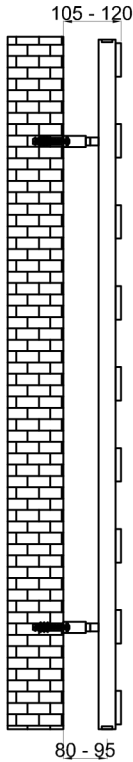

CAPALLI - 500

Front View

Side View

Back View

Top View

SUPPLIED INSTALLATION ACCESSORIES

SCREW 4 PCS

WALL PLUG 4 PCS

BRACKET 4 PCS

GRAB SCREW 4 PCS

ALIEN KEY 1 PCS

MATERIAL DETAILS

- Vertical Mounting
- Optional 304 QUALITY STAINLESS STEEL TOWEL RADIATOR: (RNS-CPL5123P : CAPALLI RADIATORS)
- POLISHED
- Max Operational Pressure: 10 Bar
- Inlet/Outlet: 1/2" Female Pipe Thread
- All Dimensions are in mm

Product Name	Product Code	Height	Width	Thickness	Plumbing Axes Center to Center	Hanger Axes Horizontal	Hanger to Bottom of the Product	Hanger Axes Vertical	Water Volume	Empty Weight	Thermal Output
		H	W	D	C	S	F	G	-	-	Watt - BTU/hr (Δ50°)
		mm	mm	mm	mm	mm	mm	mm	L	kg	
CAPALLI 800 X 500	RNS - CPL5080P	800	500	55	50	50	617.5	435	1.95	5.60	305 - 1040
CAPALLI 1235 X 500	RNS - CPL5123P	1235	500	55	50	50	1052.5	870	3.00	8.45	466 - 1589