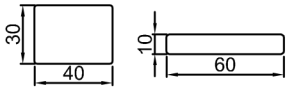

BRACKET 4 PCS

GRAB SCREW 4 PCS

ALIEN KEY 1 PCS

MATERIAL DETAILS

- Vertical Mounting
- Optional 304 QUALITY STAINLESS STEEL TOWEL RADIATOR: (RNS-CPL5123P : CAPALLI RADIATORS)
- POLISHED
- Max Operational Pressure: 10 Bar
- Inlet/Outlet: 1/2" Female Pipe Thread
- All Dimensions are in mm

Product Name	Product Code	Height	Width	Thickness	Plumbing Axes Center to Center	Hanger Axes Horizontal	Hanger to Bottom of the Product	Hanger Axes Vertical	Water Volume	Empty Weight	Thermal Output
		H	W	D	C	S	F	G	-	-	Watt - BTU/hr (Δ50°)
		mm	mm	mm	mm	mm	mm	mm	L	kg	
CAPALLI 800 X 500	RNS - CPL5080P	800	500	55	50	50	617.5	435	1.95	5.60	305 - 1040
CAPALLI 1235 X 500	RNS - CPL5123P	1235	500	55	50	50	1052.5	870	3.00	8.45	466 - 1589