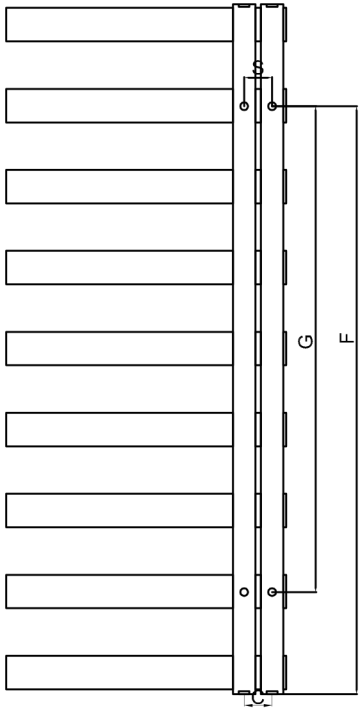

CAPALLI - 500

Front View

Side View

Back View

Top View

SUPPLIED INSTALLATION ACCESSORIES

SCREW 4 PCS

WALL PLUG 4 PCS

BRACKET 4 PCS

GRAB SCREW 4 PCS

ALIEN KEY 1 PCS

MATERIAL DETAILS

- Vertical Mounting
- Optional 304 QUALITY STAINLESS STEEL TOWEL RADIATOR: (RNS-CPL5123P : CAPALLI RADIATORS)
- POLISHED
- Max Operational Pressure: 10 Bar
- Inlet/Outlet: 1/2" Female Pipe Thread
- All Dimensions are in mm

Product Name	Product Code	Height	Width	Thickness	Plumbing Axes Center to Center	Hanger Axes Horizontal	Hanger to Bottom of the Product	Hanger Axes Vertical	Water Volume	Empty Weight	Thermal Output
		H	W	D	C	S	F	G	-	-	Watt - BTU/hr (Δ50°)
		mm	mm	mm	mm	mm	mm	mm	L	kg	
CAPALLI 800 X 500	RNS - CPL5080P	800	500	55	50	50	617.5	435	1.95	5.60	305 - 1040
CAPALLI 1235 X 500	RNS - CPL5123P	1235	500	55	50	50	1052.5	870	3.00	8.45	466 - 1589