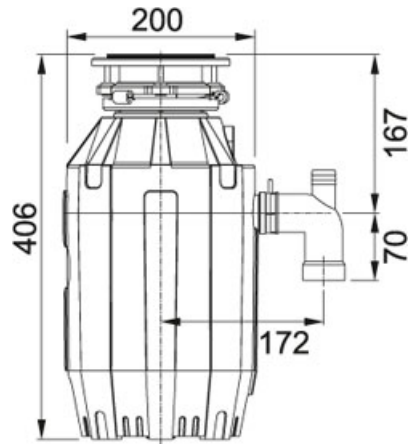

A Franke Turbo Elite Waste Disposal Unit is designed to free the kitchen of unsightly and unhygienic household waste, and is the essential add-on for ensuring that your kitchen remains looking immaculate. Thanks to a permanent magnet motor, Franke WDUs reach high speed in a split second, producing more torque per kilo than any other of its type. Whilst running water through the unit, food waste is instantly liquefied into fine particles that are easily flushed through the pipework system. Includes integrated Air Switch. Includes antibacterial protection for odour control.

An Extended Flange is available separately for fitting your WDU to a Ceramic sink.

Take a look at our Turbo Elite Waste Disposal Unit videos on our YouTube channel at www.youtube.com/UKFranke

---

TECHNICAL DATA

Version	Continuous feed
Horse Power Waste Disposer	1 1/4 HP
Motor Speed	2800