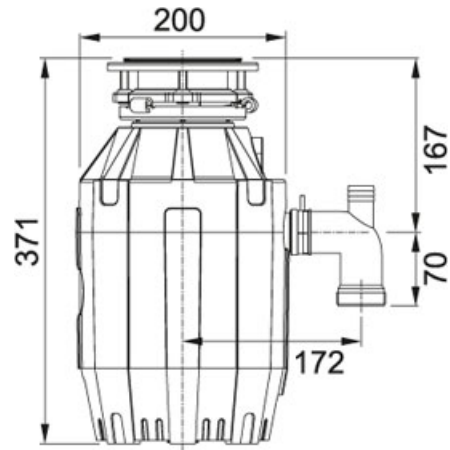

134.0473.236

FAMILY : Waste Management | SERIE : Franke Turbo Elite | MODEL : TE-75 | FINISH : Other

A Franke Turbo Elite Waste Disposal Unit is designed to free the kitchen of unsightly and unhygienic household waste, and is the essential add-on for ensuring that your kitchen remains looking immaculate. Thanks to a permanent magnet motor, Franke WDUs reach high speed in a split second, producing more torque per kilo than any other of its type. Whilst running water through the unit, food waste is instantly liquefied into fine particles that are easily flushed through the pipework system. Includes integrated Air Switch. Includes antibacterial protection for odour control.

An Extended Flange is available separately for fitting your WDU to a Ceramic sink.

TECHNICAL DATA

Version	Continuous feed
Voltage	240-V
Horse Power Waste Disposer	3/4 HP
Motor Speed	2700