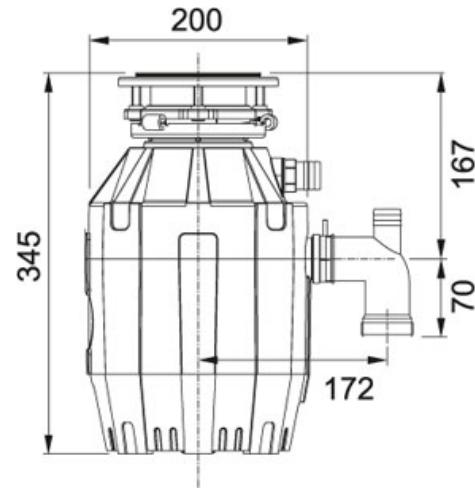

134.0473.235

FAMILY : Waste Management | SERIE : Franke Turbo Elite | MODEL : TE-50 | FINISH : Other

A Franke Turbo Elite Waste Disposal Unit is designed to free the kitchen of unsightly and unhygienic household waste, and is the essential add-on for ensuring that your kitchen remains looking immaculate. Thanks to a permanent magnet motor, Franke WDUs reach high speed in a split second, producing more torque per kilo than any other of its type. Whilst running water through the unit, food waste is instantly liquefied into fine particles that are easily flushed through the pipework system. Includes integrated Air Switch. Includes antibacterial protection for odour control.

An Extended Flange is available separately for fitting your WDU to a Ceramic sink.

Take a look at our Turbo Elite Waste Disposal Unit videos on our YouTube channel at www.youtube.com/UKFranke

---

TECHNICAL DATA

Version	Continuous feed
Horse Power Waste Disposer	1/2 HP
Motor Speed	2600