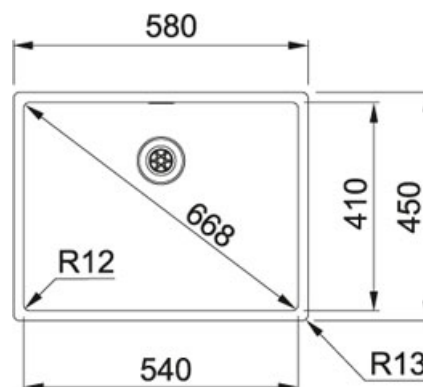

BXX 110 54 Stainless Steel | 127.0371.513

FAMILY : **Sinks** | SERIE : **Franke Box** | MODEL : **BXX 110 54** | FINISH : **Stainless Steel** | INSTALLATION TYPE : **Undermount** | INSTALLATION TYPE : **Flushmount** | INSTALLATION TYPE : **Slim-Top**

TECHNICAL DATA

Depth of large bowl 200.00 mm

Length of large bowl 540.00 mm

Cabinet Size 800.00 mm

Cut-Out Template Yes

Length Overall 580.00 mm

Width Overall 450.00 mm

Cabinet Size 80

Width of large bowl 410.00 mm

Remarks IMPORTANT:-THE-CABINET-SIZE-MEASURE-INDICATED-IS-FOR-UNDERMOUNT-INSTALLATION.-FOR-FLUSHMOUNT-OR-SLIMTOP-INSTALLATION-CONSIDER-450-MM-CABINET

Download [Click here](#)