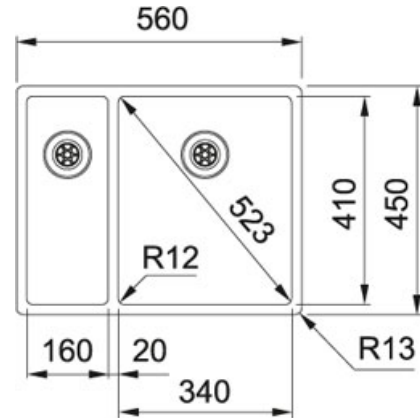

BXX 160 34-16 Stainless Steel | 127.0369.916

FAMILY : Sinks | SERIE : Franke Box | MODEL : BXX 160 34-16 | FINISH : Stainless Steel | INSTALLATION TYPE : Undermount | INSTALLATION TYPE : Flushmount | INSTALLATION TYPE : Slim-Top

TECHNICAL DATA

Width Overall	450.00 mm
Cabinet Size	60
Length of large bowl	340.00 mm
Width of large bowl	410.00 mm
Width of small bowl	410.00 mm
Cabinet Size	600.00 mm
Depth of small bowl	140.00 mm
Cut-Out Template	Yes
Remarks	IMPORTANT:-ONLY-AVAILABLE-WITH-LEFT-HAND-SMALL-BOWL.
Depth of large bowl	200.00 mm
Length of small bowl	160.00 mm
Length Overall	560.00 mm
Download Cut-Out Template	