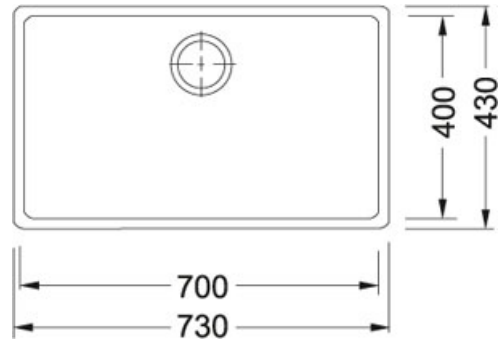

Kubus KBX 110 70 Stainless Steel | 122.0433.267

FAMILY : Sinks | SERIE : Kubus | MODEL : KBX 110 70 | FINISH : Stainless Steel | PRODUCT LINE : Swiss Made
Collection | INSTALLATION TYPE : Undermount

TECHNICAL DATA

Cabinet Size	800.00 mm
Length Overall	730.00 mm
Width Overall	430.00 mm
Length of large bowl	700.00 mm
Width of large bowl	400.00 mm
Depth of large bowl	230.00 mm
Cut-Out Template	Yes

Kubus KBX 110 70 Stainless Steel | 122.0433.267