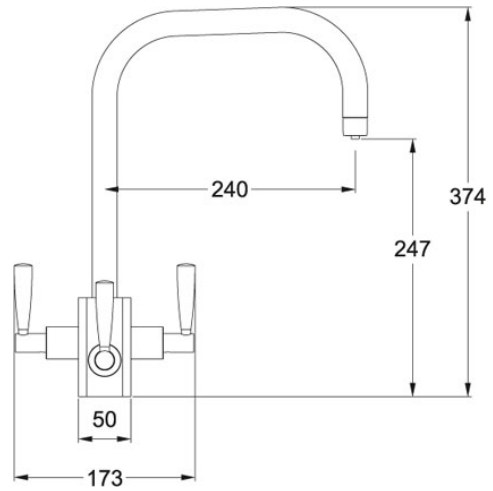

Kubus Swivel Spout Chrome | 120.0180.354

FAMILY : Filtered Water Taps | SERIE : Kubus | MODEL : Swivel Spout | FINISH : Chrome | INSTALLATION TYPE : Sink/Worktop

Franke FilterFlow taps deliver hot, cold and filtered water using an advanced ceramic cartridge. Combining the considered beauty of our most stylish designs and the technologically advanced ceramic water filtration system, Franke FilterFlow taps are the perfect addition to any modern kitchen, offering the convenience of a separate filtered water supply, providing drinking water that is clean, refreshing and free of impurities. Having filtered water at your fingertips means no more cumbersome, expensive bottled water.

NB PRODUCT DISCONTINUED MARCH 2020

TECHNICAL DATA

Version	Swivel Spout
Handle Width	173.00 mm
Height Overall	374.00 mm
Height to End of Spout	247.00 mm
Spout reach	240.00 mm
Hot Flow Rate at 0.3 bar	2.90 litres/min
Suitable for low pressure system	No
Remarks	The minimum bar pressure for FilterFlow is 1 bar hot and 1 bar cold. Maximum pressure is 5 bar
Type	Quarter Turn Ceramic Disc