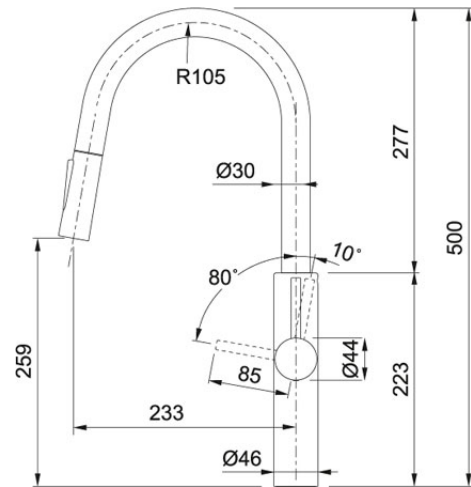

Chrome | 115.0523.290

FAMILY : Taps | SERIE : Pescara | FINISH : Chrome | SERIE : Pescara XL Slide-In | MODEL : Pull down spray

The Pescara Pull Down XL model has a useful pull-out spray. High Pressure model, available in Chrome only.

Take a look at our Pescara videos on our YouTube channel at www.youtube.com/UKFranke

TECHNICAL DATA

Version	Pull-Down Spray
Base	Ø 46
Tap Operation	Side Lever
Height to End of Spout	259.00 mm
Height Overall	500.00 mm
Spout reach	233.00 mm
Water Mixing Cartridge	Ø 35
Tap Pressure	High Pressure
Type	Ceramic Cartridge
Tap rotation	360 °
Hot Flow Rate at 0.3 bar	2.20 litres/min
Suitable for low pressure system	No