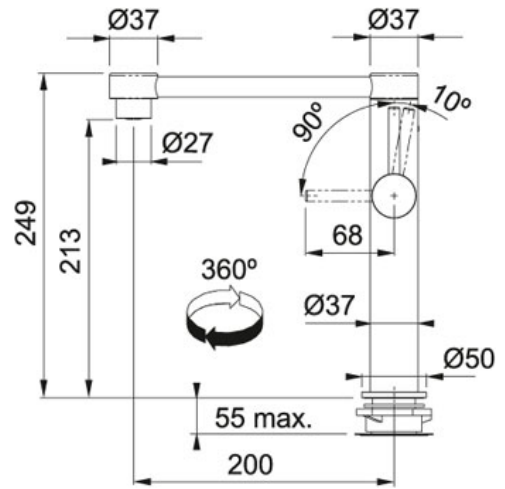

# Chrome | 115.0469.768

FAMILY : Taps | FINISH : Chrome | SERIE : Pescara | MODEL : Pescara Swivel Spout

Lever moves forwards only - ideal for use with worktop upstands. Comes complete with Matt Black Lever option.

## TECHNICAL DATA

Height Overall 249.00 mm

Version Swivel Spout

Handle Width 60.00 mm

Height to End of Spout 213.00 mm

Spout

Type Ceramic Cartridge

Cabinet Size Ø 50 mm

Tap rotation 360 °

Water Mixing Ceramic Discs Ø 28 mm

Cartridge

Remarks Doppio scatto per regolazione lusso, Sicurezza bambini, Regolazione temperatura acqua calda

Tap Operation right