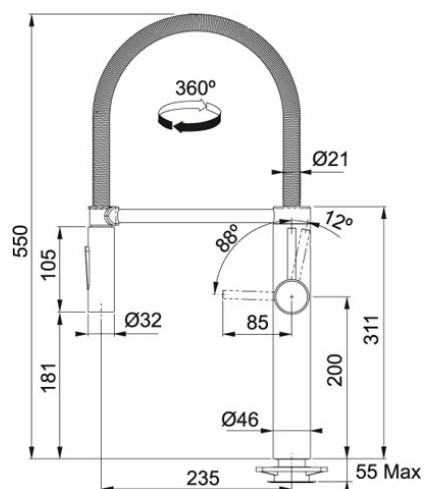

Chrome | 115.0393.974

FAMILY : Taps | INSTALLATION TYPE : high pressure | FINISH : Chrome | SERIE : Pescara | MODEL : Semi-Pro XL

 **BUY NOW**

Modern tap with dual spray - normal & needle spray. With quick release, magnetic holder and spring hose providing great flexibility. Comes complete with Matt Black Lever option. Includes Perlator.

Lever moves forwards only - ideal for use with worktop upstands.

Take a look at our Pescara videos on our YouTube channel at www.youtube.com/UKFranke

TECHNICAL DATA

Version	Single-Flow Spout
Tap Pressure	High Pressure
Tap Operation	Side Lever
Height Overall	550.00 mm
Height to End of Spout	181.00 mm
Spout reach	235.00 mm
Tap rotation	360 °
Type	Ceramic Cartridge
Diameter	Ø 35 mm
Handle Width	64.00 mm