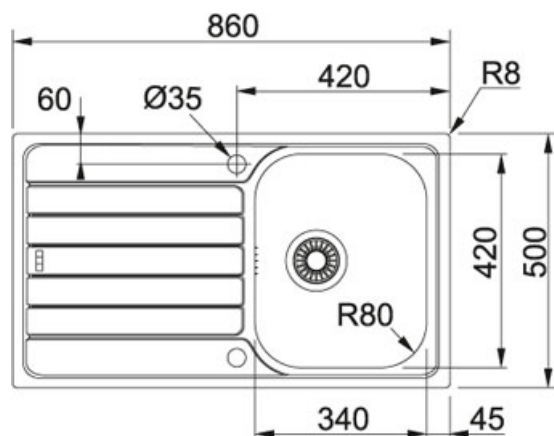

Stainless Steel | 101.0488.036

FAMILY : Sinks | FINISH : Stainless Steel | SERIE : Spark | MODEL : SKX 611-86 | INSTALLATION TYPE : Inset

TECHNICAL DATA

Cabinet Size	450.00 mm
Length Overall	860.00 mm
Width Overall	500.00 mm
Length of large bowl	340.00 mm
Width of large bowl	420.00 mm
Depth of large bowl	160.00 mm
Cutout Length	840.00 mm
Cutout Width	480.00 mm
Cutout radius	R: 10 mm
Position of Drainer	Reversible

FAMILY : Sinks | FINISH : Stainless Steel | SERIE : Spark | MODEL : SKX 611-86 | INSTALLATION TYPE : Inset

SUGGESTED PRODUCTS

115.0311.211

115.0311.215

134.0473.235

112.0059.946
