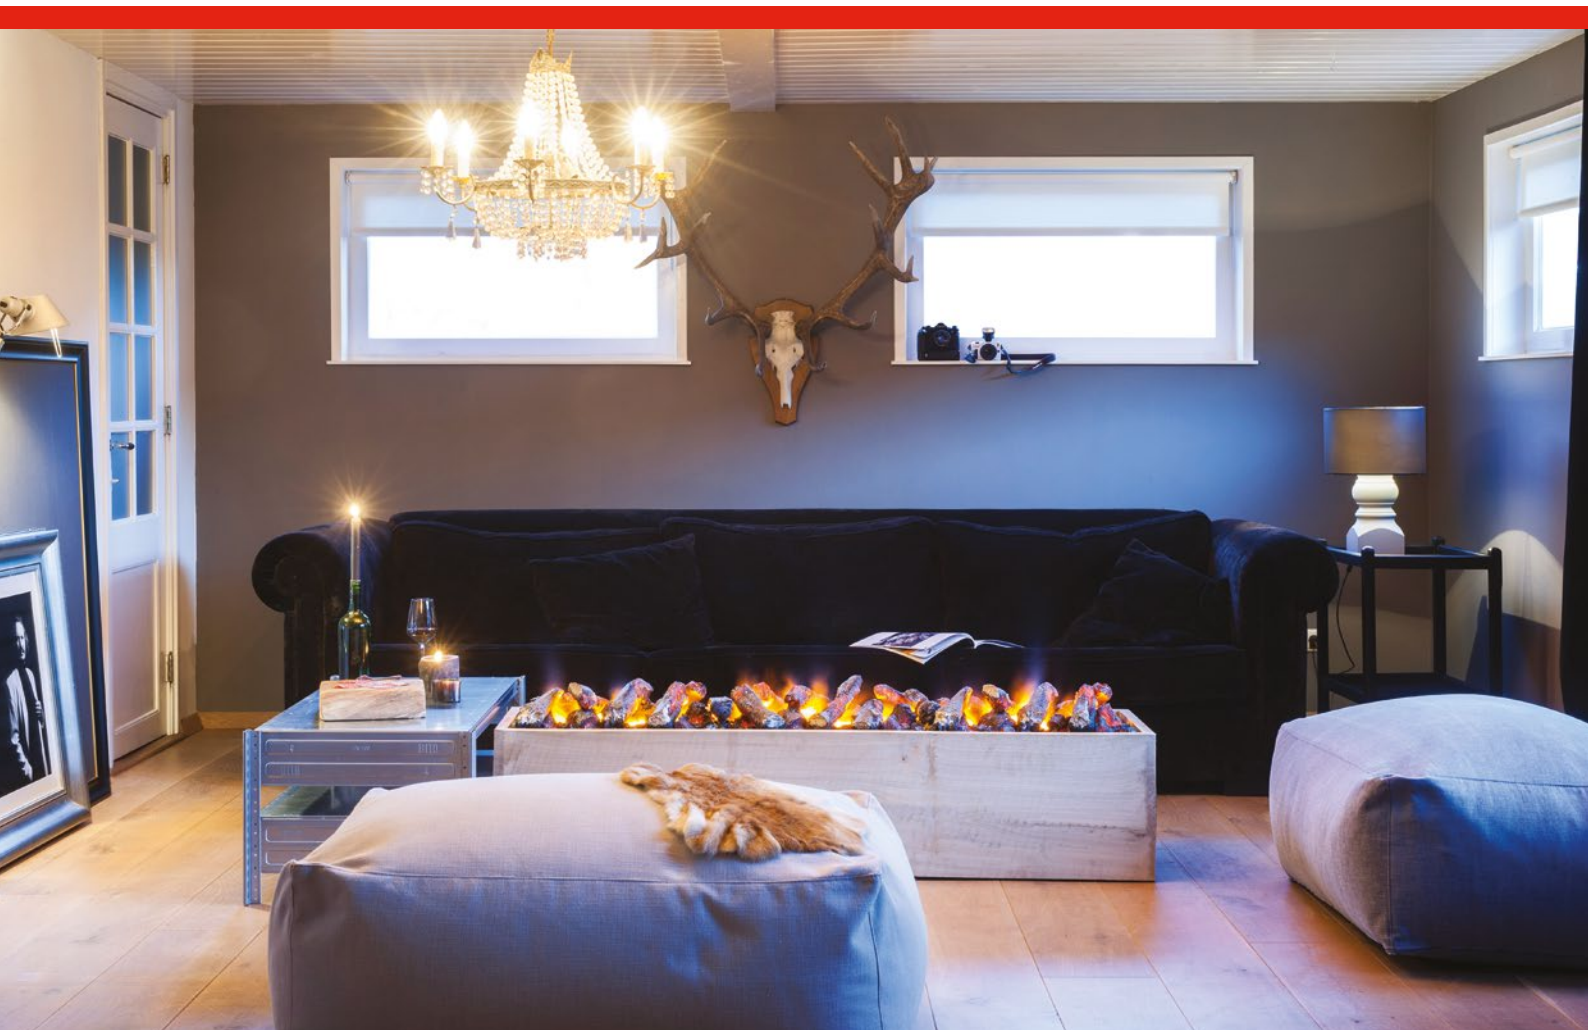

Dimplex®

opti-myst®

The Professional Range

 **BUY NOW**

Introducing the 500 and 1000 Cassettes

Introducing a new range of Opti-myst cassettes which offer more features than ever before. For the first time these Opti-myst fires can be plumbed to the water supply – removing the need to regularly fill up the bottle. These cassettes can also be connected in series, giving greater flexibility to designs. To further enhance the experience, the cassettes have added sound effects which offer the warming atmosphere of a crackling blaze.

Cassette 500

- Realistic Opti-myst flame and smoke effect
- Can be plumbed to water supply or bottle fed
- Can be connected in series to other 500 or 1000 cassettes
- Fully variable flame and smoke effect
- Adjustable sound
- LED glowing log bed
- Remote control
- Dimensions: 240 Inset Height x 508 Width x 354 Depth (mm)
- Model CAS500

Cassette 1000

- Realistic Opti-myst flame and smoke effect
- Can be plumbed to water supply or bottle fed
- Can be connected in series to other 500 or 1000 cassettes
- Fully variable flame and smoke effect
- Adjustable sound
- LED glowing log bed
- Remote control
- Dimensions: 240 Inset Height x 1017 Width x 354 Depth (mm)
- Model CAS1000